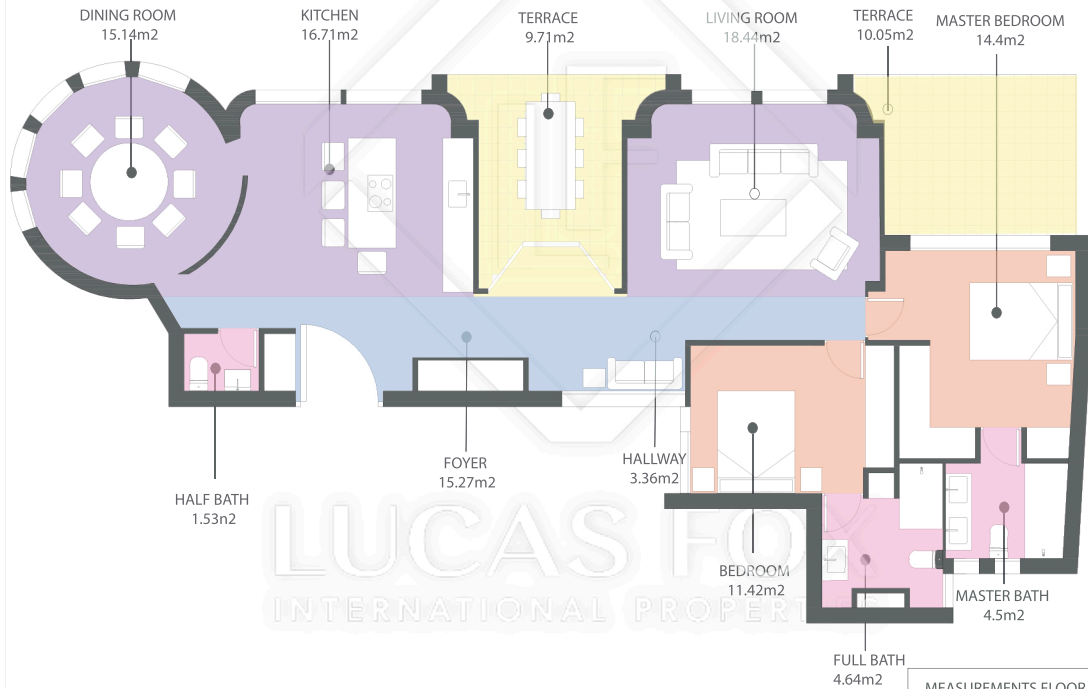

MAD56122

LUCAS FOX
INTERNATIONAL PROPERTIES

MEASUREMENTS FLOOR	
built surface	158m ²
useful surface	125.17m ²
exterior surface	19.76m ²
ceiling height	2.8 - 3 m

Scale in meters. Indicative only. Dimensions are approximate. All information contained here is gathered from sources we believe to be reliable, however, we cannot guarantee its accuracy and interested people should rely on their own enquiries.