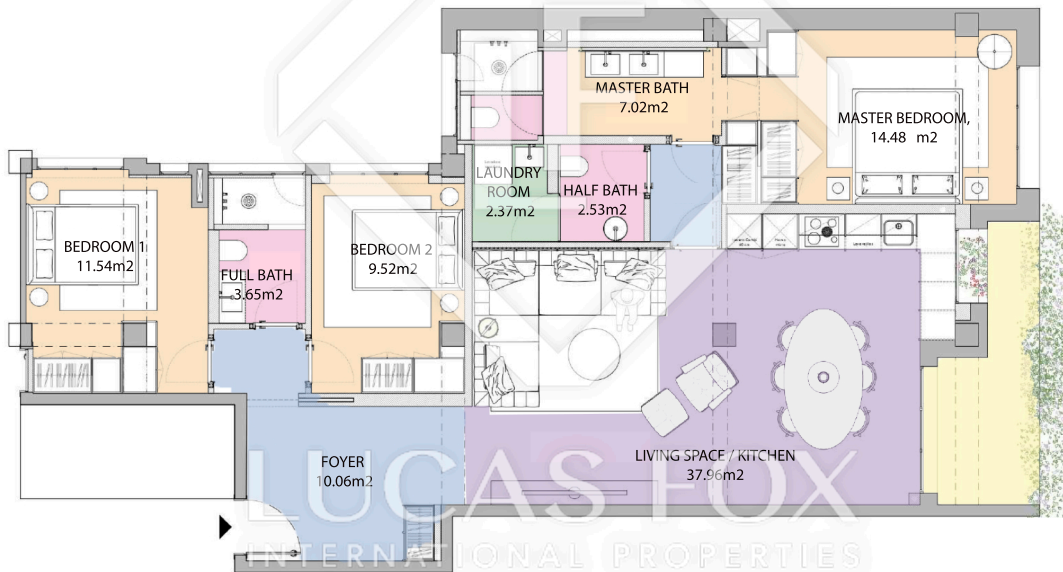

MAD56074

LUCAS FOX
INTERNATIONAL PROPERTIES

MEASUREMENTS FLOOR	
built surface	132.7m ²
useful surface	126m ²
outdoor space	6.7m ²
ceiling height	2.6m

Scale in meters. Indicative only. Dimensions are approximate. All information contained here is gathered from sources we believe to be reliable, however, we cannot guarantee its accuracy and interested people should rely on their own enquiries.