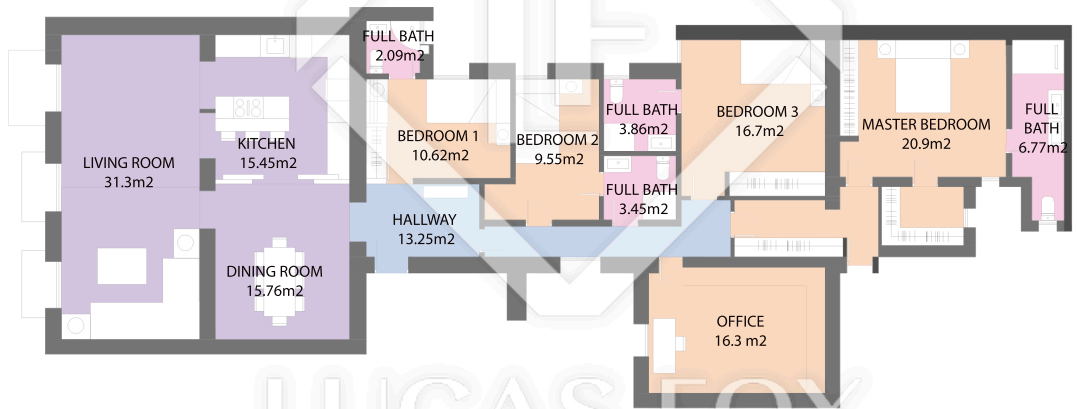

MAD55666

LUCAS FOX
INTERNATIONAL PROPERTIES

Scale in meters. Indicative only. Dimensions are approximate. All information contained here is gathered from sources we believe to be reliable, however, we cannot guarantee its accuracy and interested people should rely on their own enquiries.

MEASUREMENTS FLOOR	
built surface	204m ²
useful surface	177m ²
exterior surface	5.5m ²