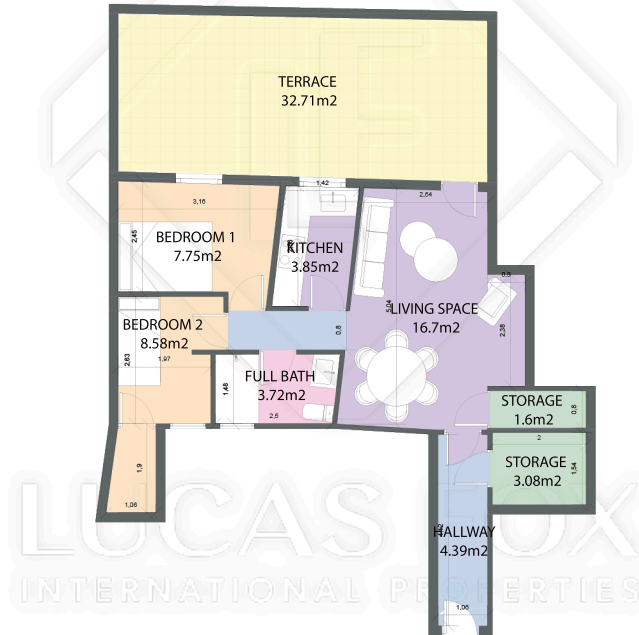

MAD55570

Scale in meters. Indicative only. Dimensions are approximate. All information contained here is gathered from sources we believe to be reliable, however, we cannot guarantee its accuracy and interested people should rely on their own enquiries.

MEASUREMENTS FLOOR	
built surface	92m ²
useful surface	80.65m ²
exterior surface	32.71m ²