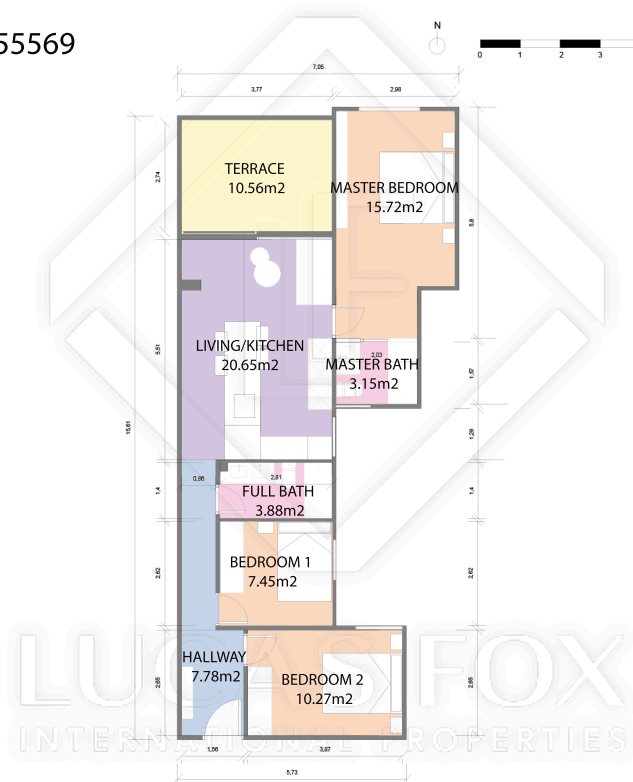

MAD55569

Scale in meters. Indicative only. Dimensions are approximate. All information contained here is gathered from sources we believe to be reliable, however, we cannot guarantee its accuracy and interested people should rely on their own enquiries.

MEASUREMENTS FLOOR	
built surface	92.m ²
useful surface	79.46m ²
exterior surface	10.56m ²