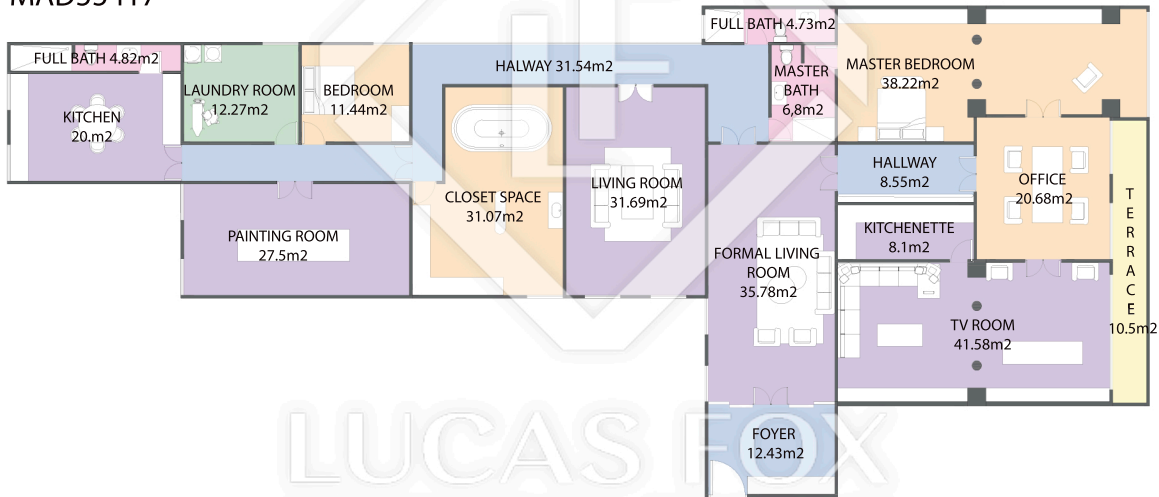

MAD55417

LUCAS FOX  
INTERNATIONAL PROPERTIES

MEASUREMENTS FLOOR	
built surface	450m <sup>2</sup>
useful surface	390m <sup>2</sup>
exterior surface	10.5m <sup>2</sup>

Scale in meters. Indicative only. Dimensions are approximate. All information contained here is gathered from sources we believe to be reliable, however, we cannot guarantee its accuracy and interested people should rely on their own enquiries.