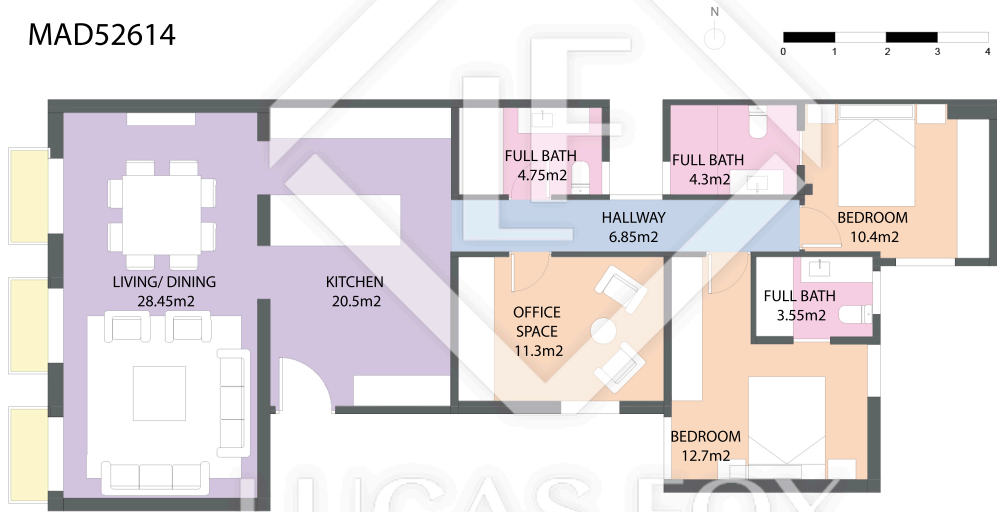

MAD52614

LUCAS FOX
INTERNATIONAL PROPERTIES

MEASUREMENTS FLOOR	
built surface	117m ²
useful surface	102m ²
exterior surface	3.85m ²

Scale in meters. Indicative only. Dimensions are approximate. All information contained here is gathered from sources we believe to be reliable, however, we cannot guarantee its accuracy and interested people should rely on their own enquiries.