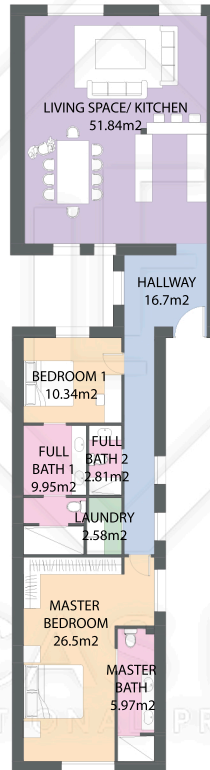

MAD55375

MEASUREMENTS FLOOR

built surface	153m ²
useful surface	113m ²
exterior surface	0m ²

Scale in meters. Indicative only. Dimensions are approximate. All information contained here is gathered from sources we believe to be reliable, however, we cannot guarantee its accuracy and interested people should rely on their own enquiries.