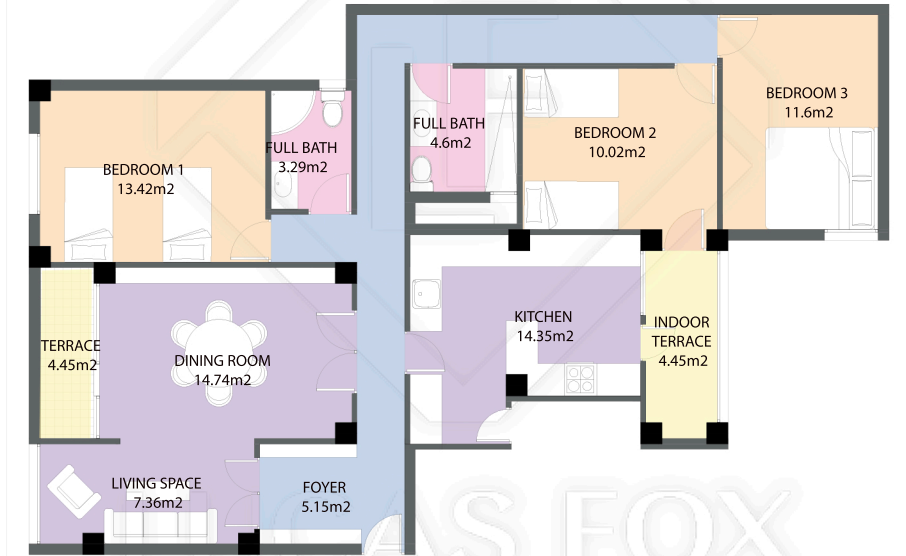

MAD55083

REAL ESTATE FOX INTERNATIONAL PROPERTIES

Scale in meters. Indicative only. Dimensions are approximate. All information contained here is gathered from sources we believe to be reliable, however, we cannot guarantee its accuracy and interested people should rely on their own enquiries.

MEASUREMENTS FLOOR	
built surface	184m ²
useful surface	144m ²
exterior surface	4.45m ²