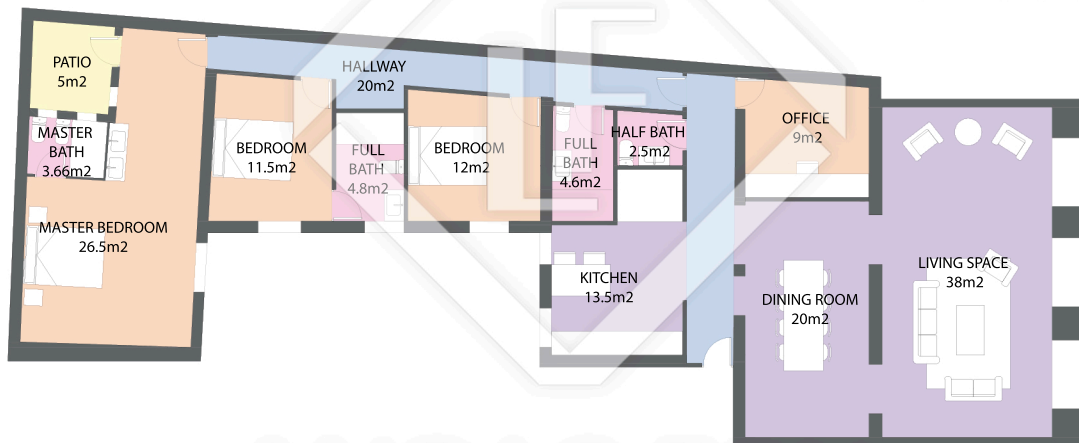

MAD55042

MEASUREMENTS FLOOR	
built surface	238m <sup>2</sup>
useful surface	180m <sup>2</sup>
exterior surface	5m <sup>2</sup>

LUCAS FOX  
INTERNATIONAL PROPERTIES

Scale in meters. Indicative only. Dimensions are approximate. All information contained here is gathered from sources we believe to be reliable, however, we cannot guarantee its accuracy and interested people should rely on their own enquiries.