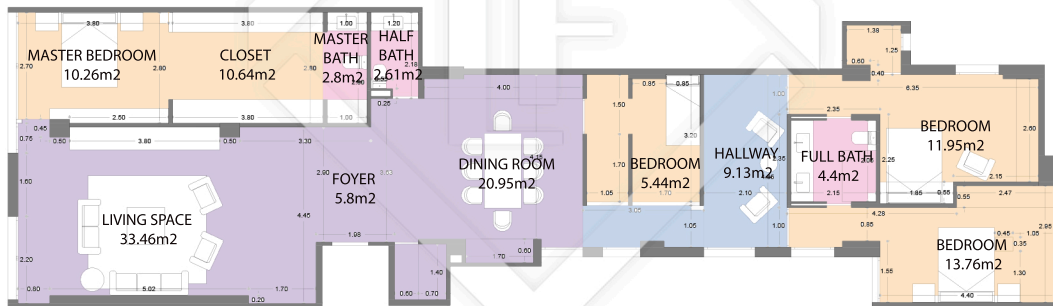

MAD54999

LUCAS FOX  
INTERNATIONAL PROPERTIES

Scale in meters. Indicative only. Dimensions are approximate. All information contained here is gathered from sources we believe to be reliable, however, we cannot guarantee its accuracy and interested people should rely on their own enquiries.

MEASUREMENTS FLOOR	
built surface	173m <sup>2</sup>
useful surface	136.775m <sup>2</sup>
ceiling height	2.4m