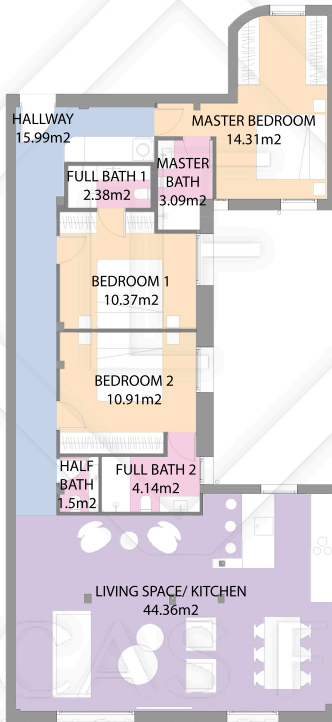

MAD54705

LUCKY FOX
INTERNATIONAL PROPERTIES

MEASUREMENTS FLOOR	
built surface	137m ²
useful surface	107m ²
exterior surface	0m ²

Scale in meters. Indicative only. Dimensions are approximate. All information contained here is gathered from sources we believe to be reliable, however, we cannot guarantee its accuracy and interested people should rely on their own enquiries.