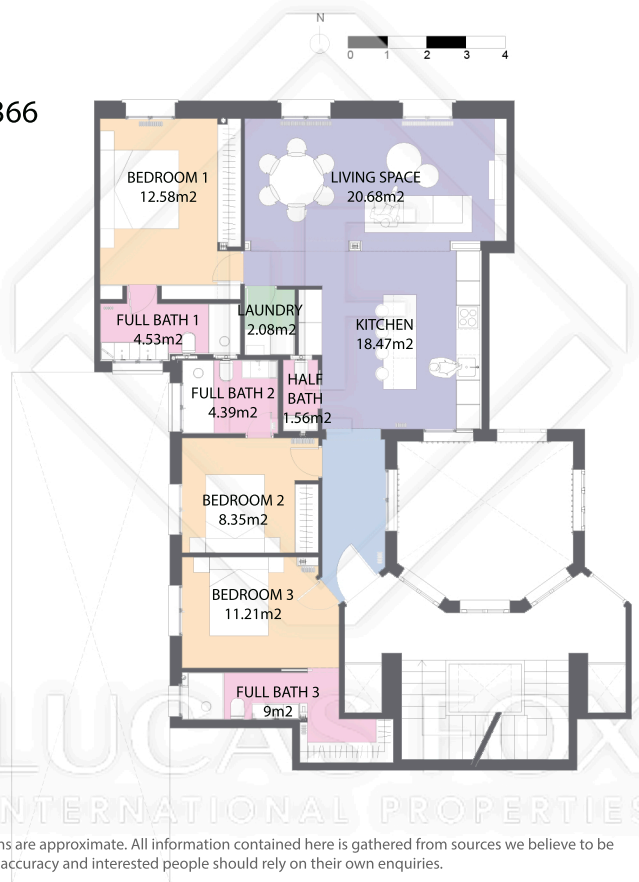

MAD54366

LUCAFOX
INTERNATIONAL PROPERTIES

MEASUREMENTS FLOOR	
built surface	153m ²
useful surface	139m ²
exterior surface	0m ²

Scale in meters. Indicative only. Dimensions are approximate. All information contained here is gathered from sources we believe to be reliable, however, we cannot guarantee its accuracy and interested people should rely on their own enquiries.