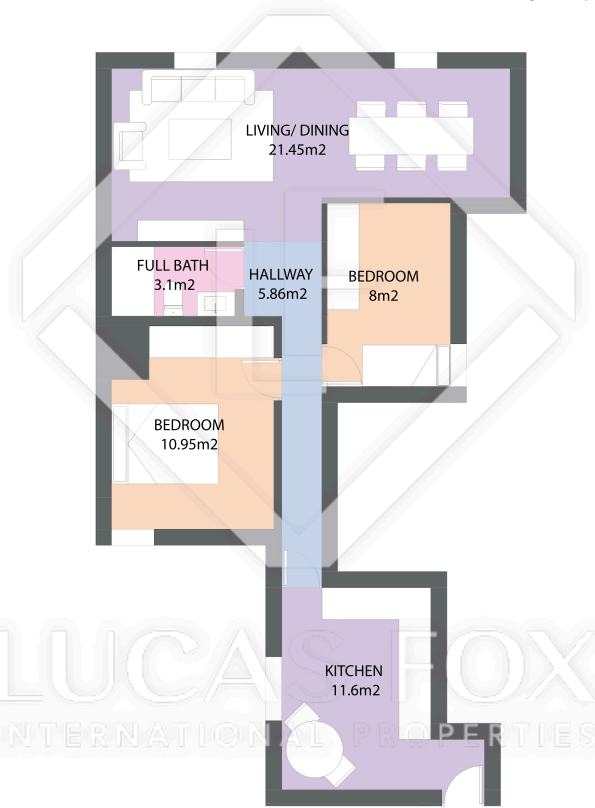

MAD54146

MEASUREMENTS FLOOR	
built surface	92m ²
useful surface	60.96m ²
ceiling height	2.6m ²

Scale in meters. Indicative only. Dimensions are approximate. All information contained here is gathered from sources we believe to be reliable, however, we cannot guarantee its accuracy and interested people should rely on their own enquiries.