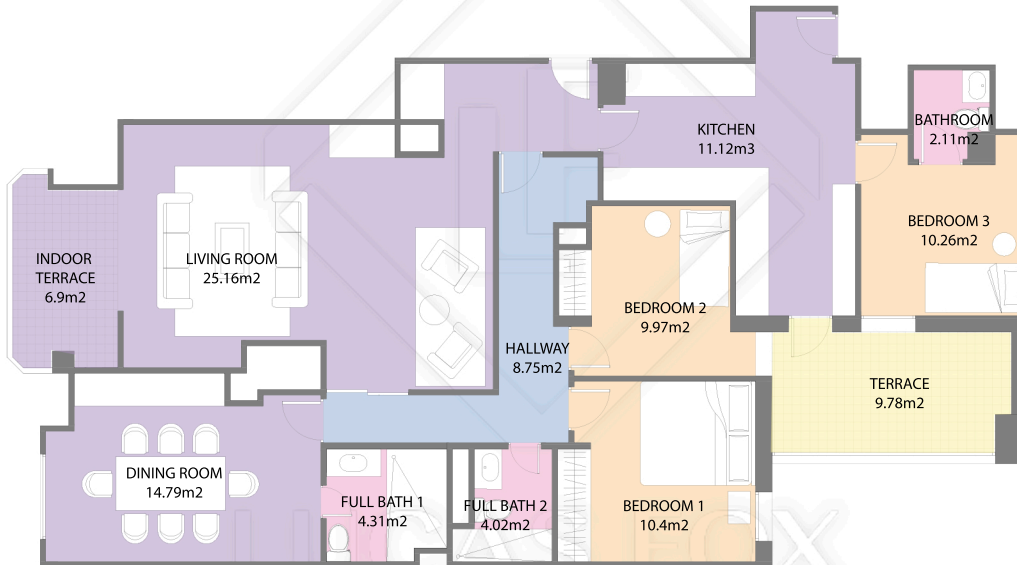

MAD53392

INTERNATIONAL PROPERTIES

Scale in meters. Indicative only. Dimensions are approximate. All information contained here is gathered from sources we believe to be reliable, however, we cannot guarantee its accuracy and interested people should rely on their own enquiries.

MEASUREMENTS FLOOR	
built surface	187m ²
useful surface	149m ²
exterior surface	9.78m ²