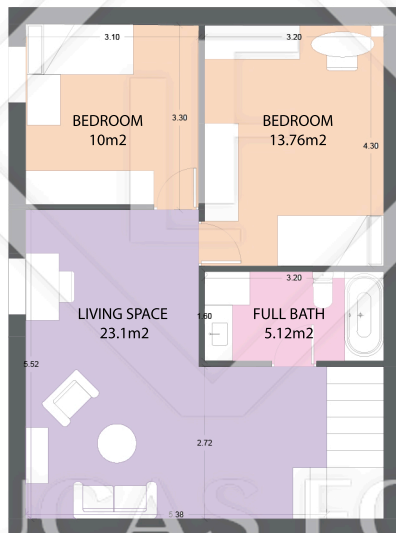

MAD52337

PLANTA SÓTANO

LUCAS FOX
INTERNATIONAL PROPERTIES

Scale in meters. Indicative only. Dimensions are approximate. All information contained here is gathered from sources we believe to be reliable, however, we cannot guarantee its accuracy and interested people should rely on their own enquiries.

| MEASUREMENTS FLOOR | |
|--------------------|-------------------|
| built surface | 246m ² |
| useful surface | 180m ² |
| exterior surface | 180m ² |
| ceiling height | 1.98m |

MAD52337

PLANTA BAJA

LUCAS INTERNATIONAL PROPERTIES

| MEASUREMENTS FLOOR | |
|--------------------|-------------------|
| built surface | 246m ² |
| useful surface | 180m ² |
| exterior surface | 180m ² |
| ceiling height | 2.33m |

Scale in meters. Indicative only. Dimensions are approximate. All information contained here is gathered from sources we believe to be reliable, however, we cannot guarantee its accuracy and interested people should rely on their own enquiries.

MAD52337

PLANTA ALTA

N

MEASUREMENTS FLOOR

| | |
|------------------|-------------------|
| built surface | 246m ² |
| useful surface | 180m ² |
| exterior surface | 180m ² |
| ceiling height | 2.33m |

Scale in meters. Indicative only. Dimensions are approximate. All information contained here is gathered from sources we believe to be reliable, however, we cannot guarantee its accuracy and interested people should rely on their own enquiries.