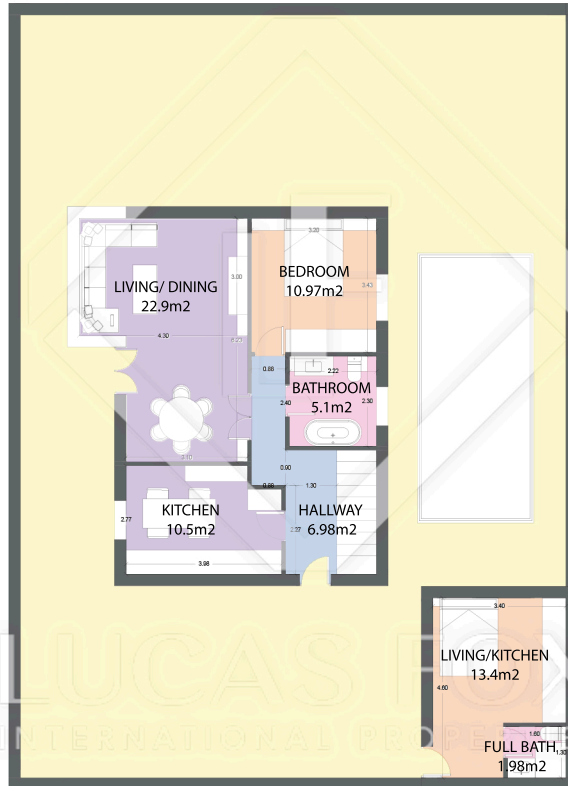

MAD52337

PLANTA SÓTANO

LUCAS FOX
INTERNATIONAL PROPERTIES

Scale in meters. Indicative only. Dimensions are approximate. All information contained here is gathered from sources we believe to be reliable, however, we cannot guarantee its accuracy and interested people should rely on their own enquiries.

| MEASUREMENTS FLOOR | |
|--------------------|-------------------|
| built surface | 246m ² |
| useful surface | 180m ² |
| exterior surface | 180m ² |
| ceiling height | 1.98m |

MAD52337

PLANTA BAJA

LUCAS INTERNATIONAL PROPERTIES

| MEASUREMENTS FLOOR | |
|--------------------|-------------------|
| built surface | 246m ² |
| useful surface | 180m ² |
| exterior surface | 180m ² |
| ceiling height | 2.33m |

Scale in meters. Indicative only. Dimensions are approximate. All information contained here is gathered from sources we believe to be reliable, however, we cannot guarantee its accuracy and interested people should rely on their own enquiries.

MAD52337

PLANTA ALTA

N

MEASUREMENTS FLOOR

| | |
|------------------|-------------------|
| built surface | 246m ² |
| useful surface | 180m ² |
| exterior surface | 180m ² |
| ceiling height | 2.33m |

Scale in meters. Indicative only. Dimensions are approximate. All information contained here is gathered from sources we believe to be reliable, however, we cannot guarantee its accuracy and interested people should rely on their own enquiries.