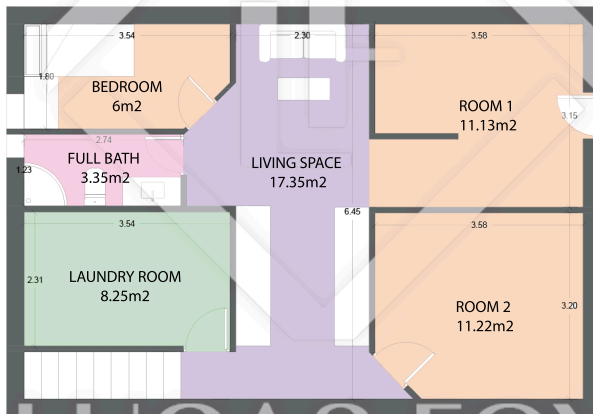

MAD52337

PLANTA SÓTANO

LUCAS FOX
INTERNATIONAL PROPERTIES

Scale in meters. Indicative only. Dimensions are approximate. All information contained here is gathered from sources we believe to be reliable, however, we cannot guarantee its accuracy and interested people should rely on their own enquiries.

| MEASUREMENTS FLOOR | |
|--------------------|-------------------|
| built surface | 246m ² |
| useful surface | 180m ² |
| exterior surface | 180m ² |
| ceiling height | 1.98m |

MAD52337

PLANTA BAJA

LUCAS INTERNATIONAL PROPERTIES

| MEASUREMENTS FLOOR | |
|--------------------|-------------------|
| built surface | 246m ² |
| useful surface | 180m ² |
| exterior surface | 180m ² |
| ceiling height | 2.33m |

Scale in meters. Indicative only. Dimensions are approximate. All information contained here is gathered from sources we believe to be reliable, however, we cannot guarantee its accuracy and interested people should rely on their own enquiries.

MAD52337

PLANTA ALTA

N

MEASUREMENTS FLOOR

| | |
|------------------|-------------------|
| built surface | 246m ² |
| useful surface | 180m ² |
| exterior surface | 180m ² |
| ceiling height | 2.33m |

Scale in meters. Indicative only. Dimensions are approximate. All information contained here is gathered from sources we believe to be reliable, however, we cannot guarantee its accuracy and interested people should rely on their own enquiries.