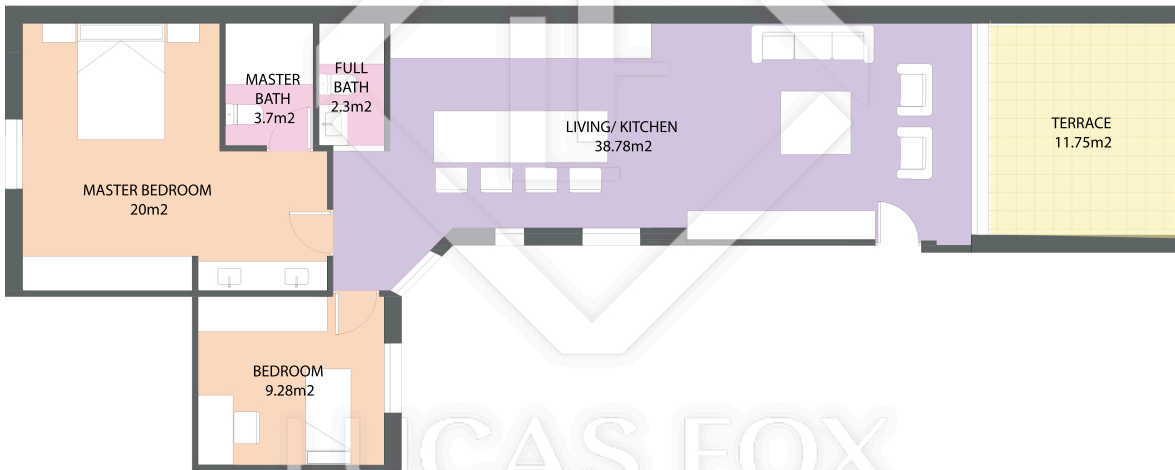

MAD52304

MEASUREMENTS FLOOR	
built surface	79im
exterior surface	11.75m2

LUCAS FOX  
INTERNATIONAL PROPERTIES

Scale in meters. Indicative only. Dimensions are approximate. All information contained here is gathered from sources we believe to be reliable, however, we cannot guarantee its accuracy and interested people should rely on their own enquiries.