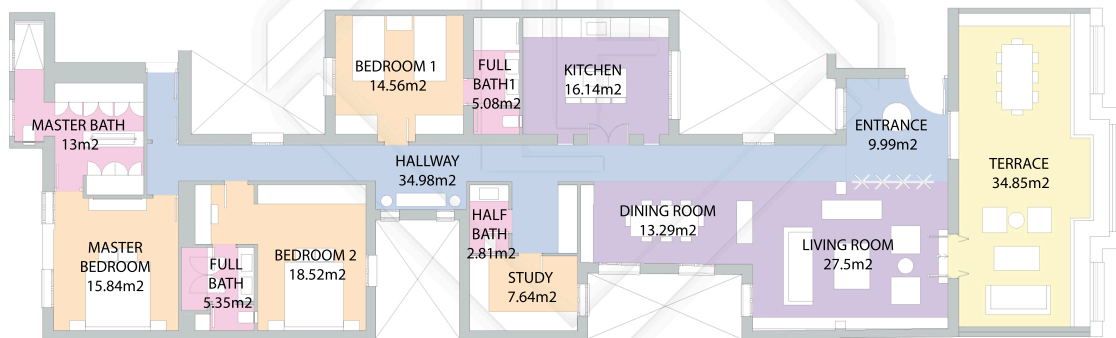

MAD52015

LUCAS FOX  
INTERNATIONAL PROPERTIES

Scale in meters. Indicative only. Dimensions are approximate. All information contained here is gathered from sources we believe to be reliable, however, we cannot guarantee its accuracy and interested people should rely on their own enquiries.

**MEASUREMENTS FLOOR**

built surface	248m <sup>2</sup>
useful surface	207m <sup>2</sup>
exterior surface	34.85m <sup>2</sup>