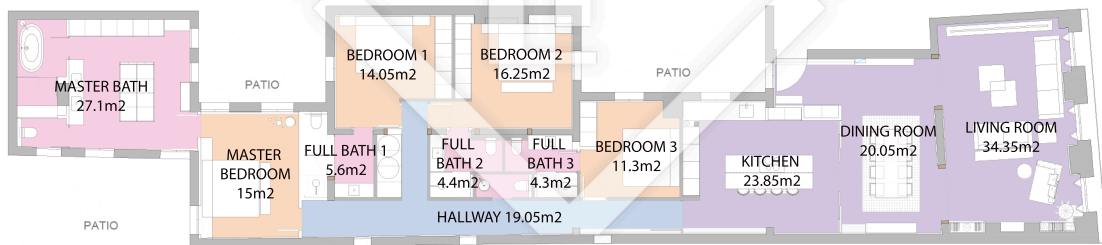

MAD51690

LUCAS FOX
INTERNATIONAL PROPERTIES

Scale in meters. Indicative only. Dimensions are approximate. All information contained here is gathered from sources we believe to be reliable, however, we cannot guarantee its accuracy and interested people should rely on their own enquiries.

MEASUREMENTS FLOOR

built surface	287m ²
useful surface	241m ²
exterior surface	0m ²