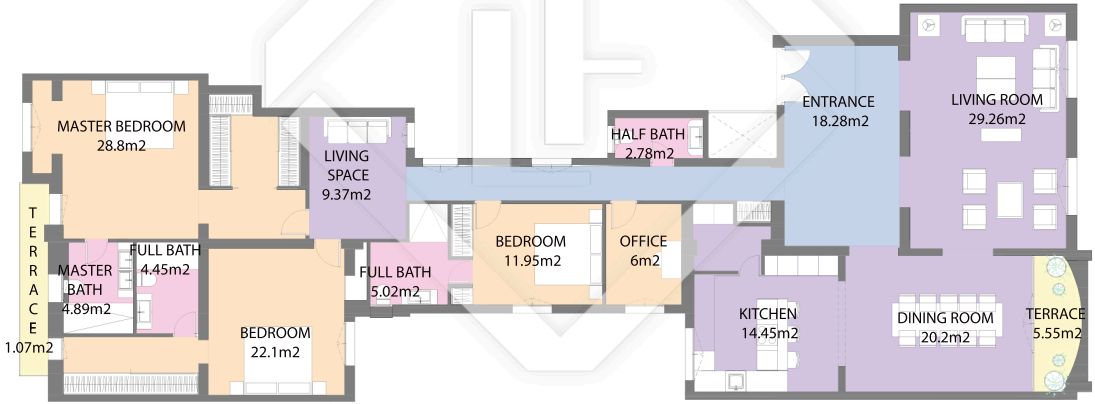

MAD51511

LUCAS FOX
INTERNATIONAL PROPERTIES

Scale in meters. Indicative only. Dimensions are approximate. All information contained here is gathered from sources we believe to be reliable, however, we cannot guarantee its accuracy and interested people should rely on their own enquiries.

MEASUREMENTS FLOOR	
built surface	323m2
useful surface	270m2
outdoor space	6.63m2
ceiling height	2.94m2