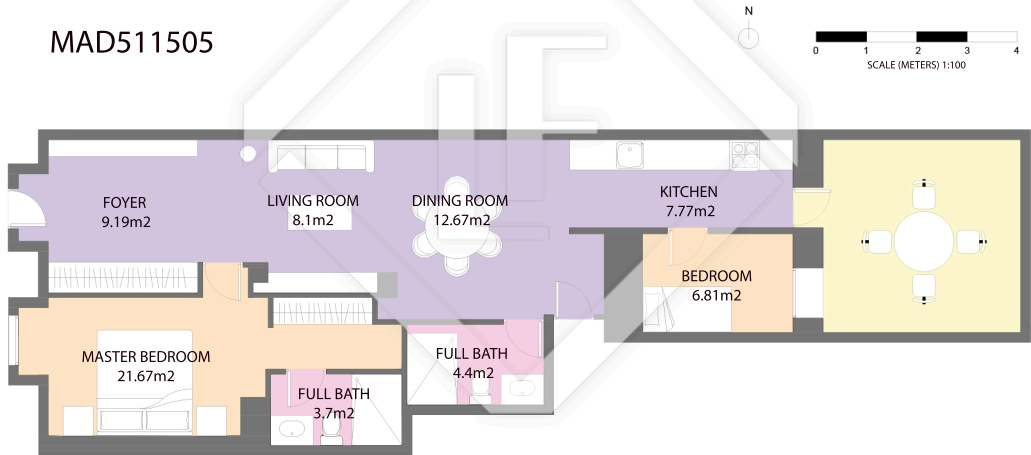

MAD511505

LUCAS FOX
INTERNATIONAL PROPERTIES

Scale in meters. Indicative only. Dimensions are approximate. All information contained here is gathered from sources we believe to be reliable, however, we cannot guarantee its accuracy and interested people should rely on their own enquiries.

| MEASUREMENTS FLOOR | |
|--------------------|--------------------|
| built surface | 136.m ² |
| useful surface | 114m ² |
| exterior surface | 30m ² |