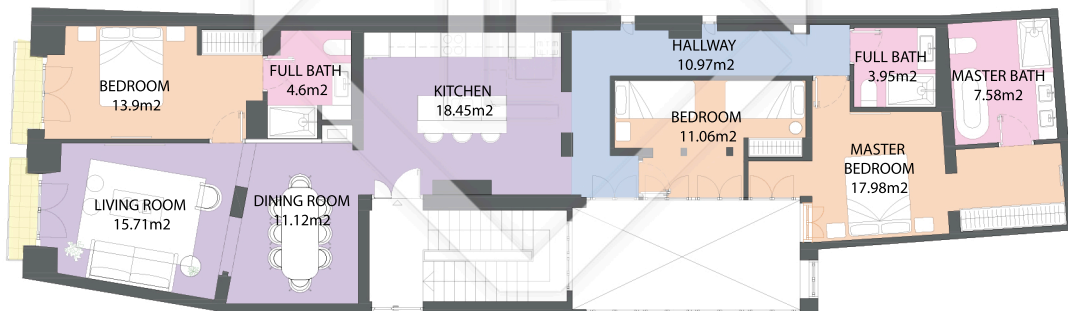

MAD50110

N

LUCAS FOX
INTERNATIONAL PROPERTIES

MEASUREMENTS FLOOR

built surface	136m ²
useful surface	115m ²
exterior surface	3.02m ²

Scale in meters. Indicative only. Dimensions are approximate. All information contained here is gathered from sources we believe to be reliable, however, we cannot guarantee its accuracy and interested people should rely on their own enquiries.