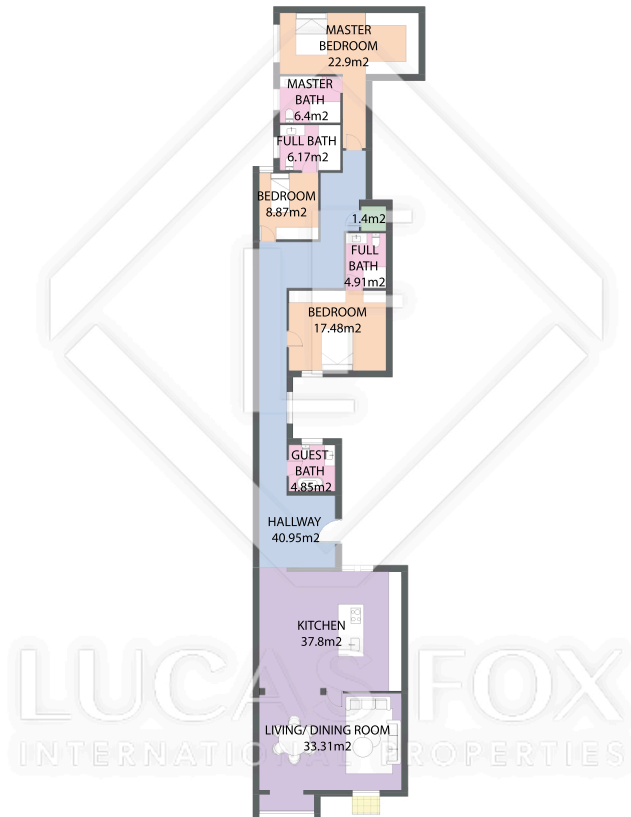

# MAD49756

Scale in meters. Indicative only. Dimensions are approximate. All information contained here is gathered from sources we believe to be reliable, however, we cannot guarantee its accuracy and interested people should rely on their own enquiries.

MEASUREMENTS FLOOR	
built surface	232m <sup>2</sup>
useful surface	187m <sup>2</sup>
exterior surface	1m <sup>2</sup>