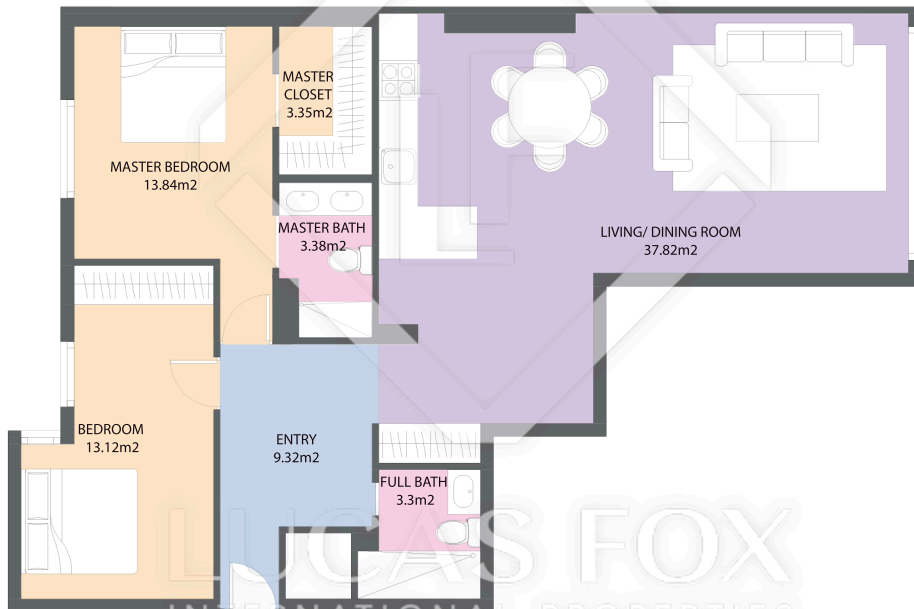

MAD48527

N

Scale in meters. Indicative only. Dimensions are approximate. All information contained here is gathered from sources we believe to be reliable, however, we cannot guarantee its accuracy and interested people should rely on their own enquiries.

MEASUREMENTS FLOOR	
built surface	124m ²
useful surface	90m ²
exterior surface	0m ²