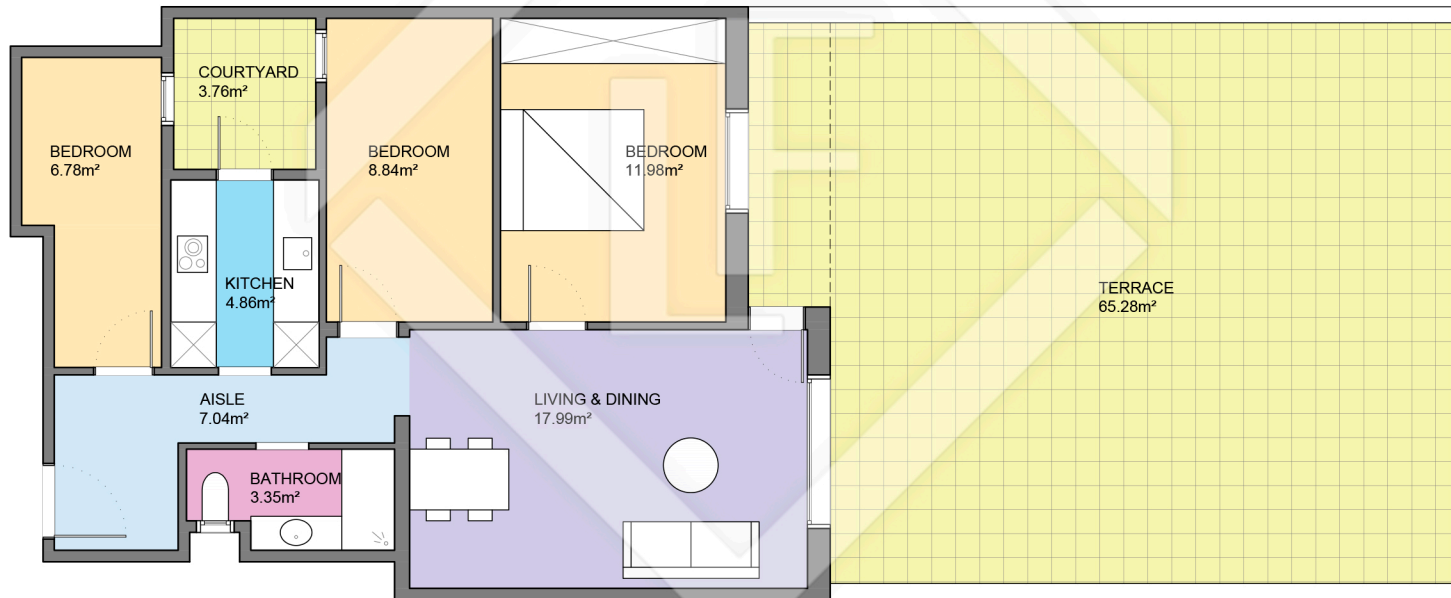

LFS6053

LUCAS FOX

INTERNATIONAL PROPERTIES

Scale in metres. Indicative only. Dimensions are approximate. All information contained here is gathered from sources we believe to be reliable. However we cannot guarantee its accuracy and interested persons should rely on their own enquiries.

| Measurements FLOOR | |
|--------------------|---------------------|
| Built surface | 70.28m ² |
| Useful surface | 60.84m ² |
| Exterior surface | 69.04m ² |
| Height | 2.75m |