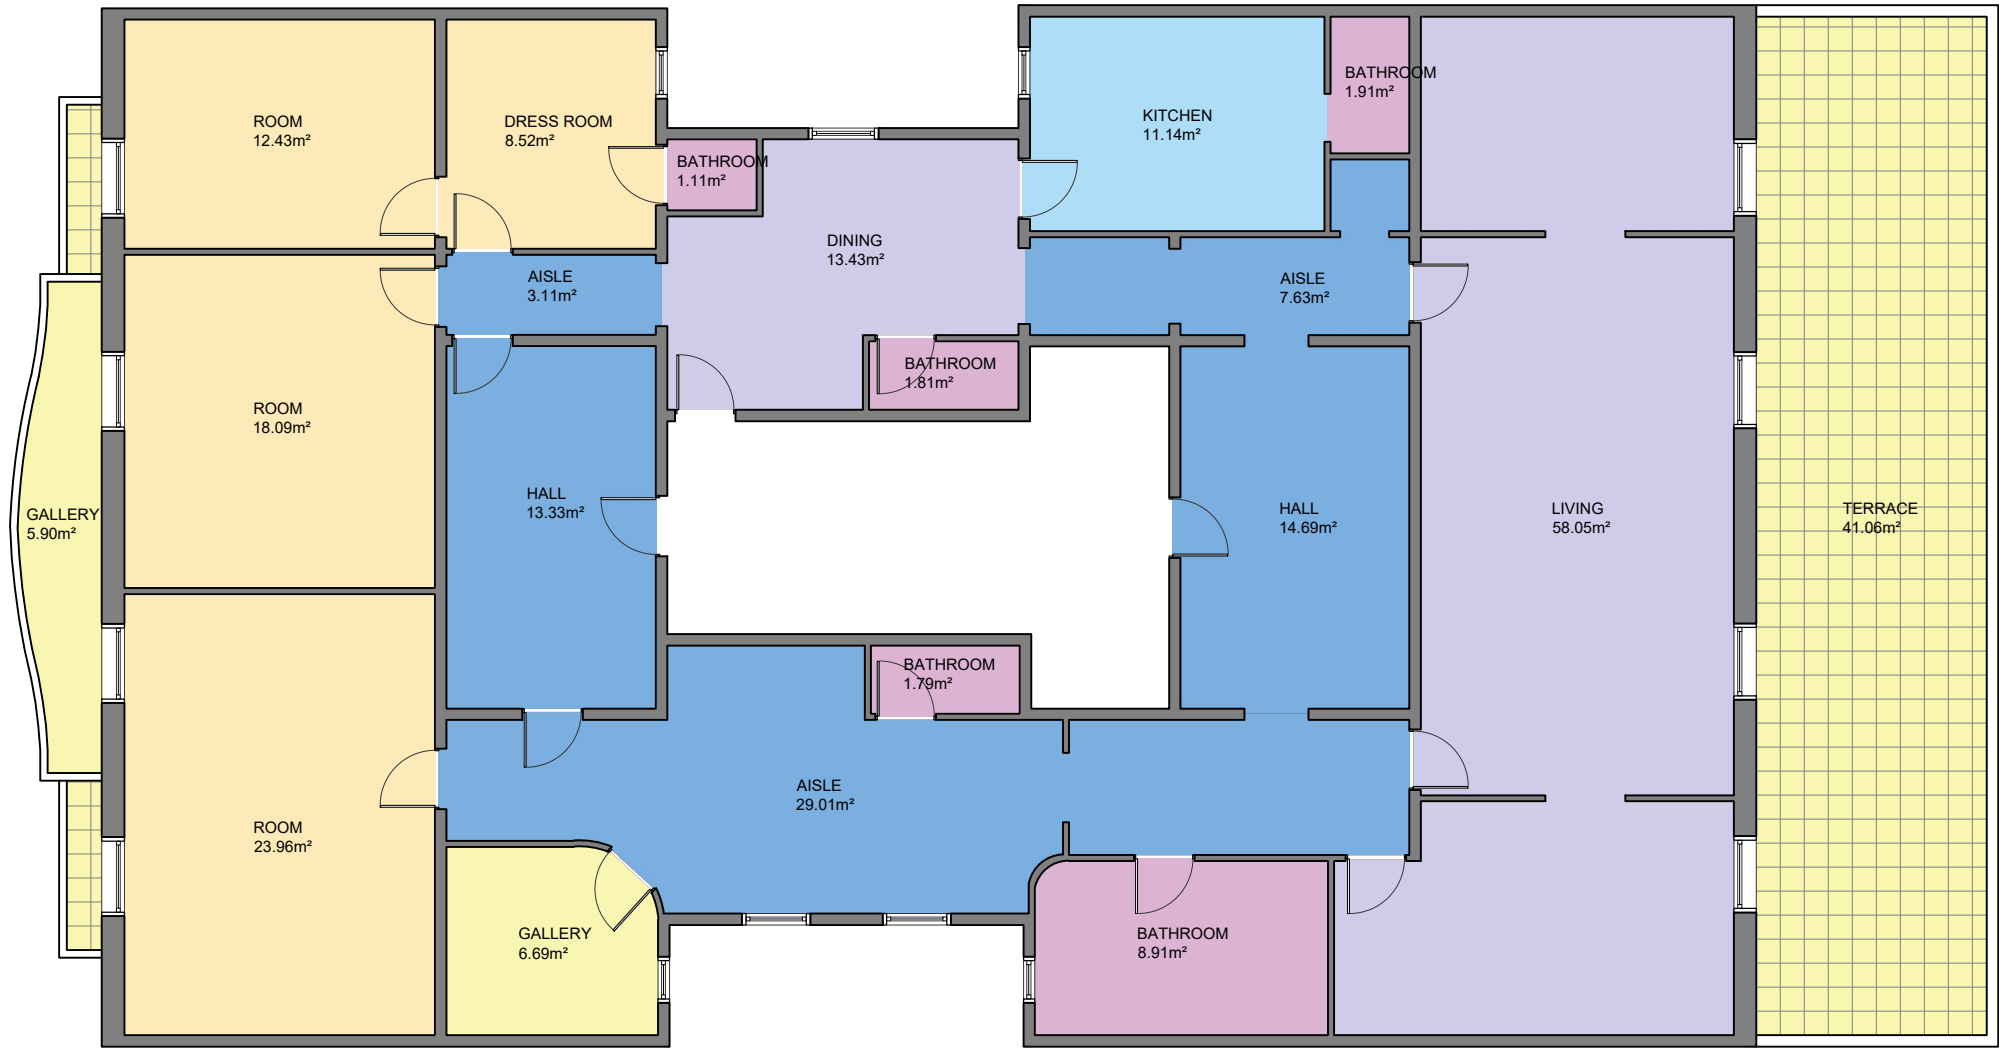

# LFS4082

Scale in metres. Indicative only. Dimensions are approximate. All information contained here in is gathered from sources we believe to be reliable. However we cannot guarantee its accuracy and interested persons should rely on their own enquiries.

Measurements FLOOR	
Terrace	41.06m <sup>2</sup>
Built surface	270.35m <sup>2</sup>