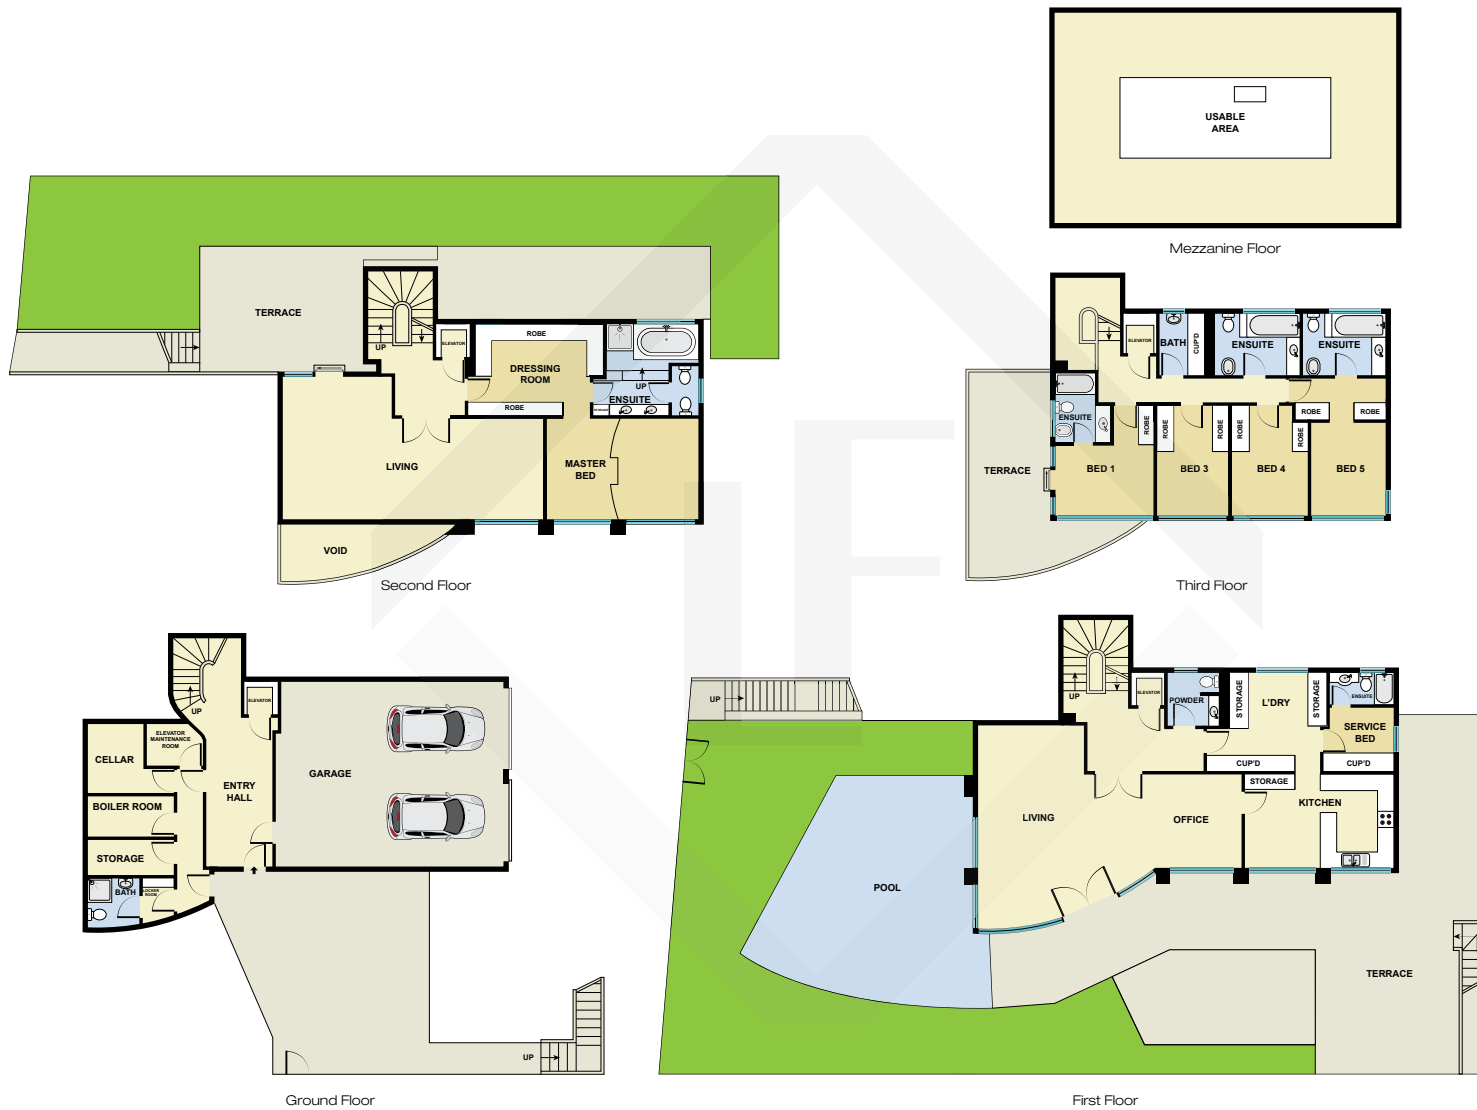

LFS2687

Measurements	
INT	525 m ²
EXT	680 m ²

Scale in metres. Indicative only. Dimensions are approximate. All information contained here in is gathered from sources we believe to be reliable. However we cannot guarantee its accuracy and interested persons should rely on their own enquiries.