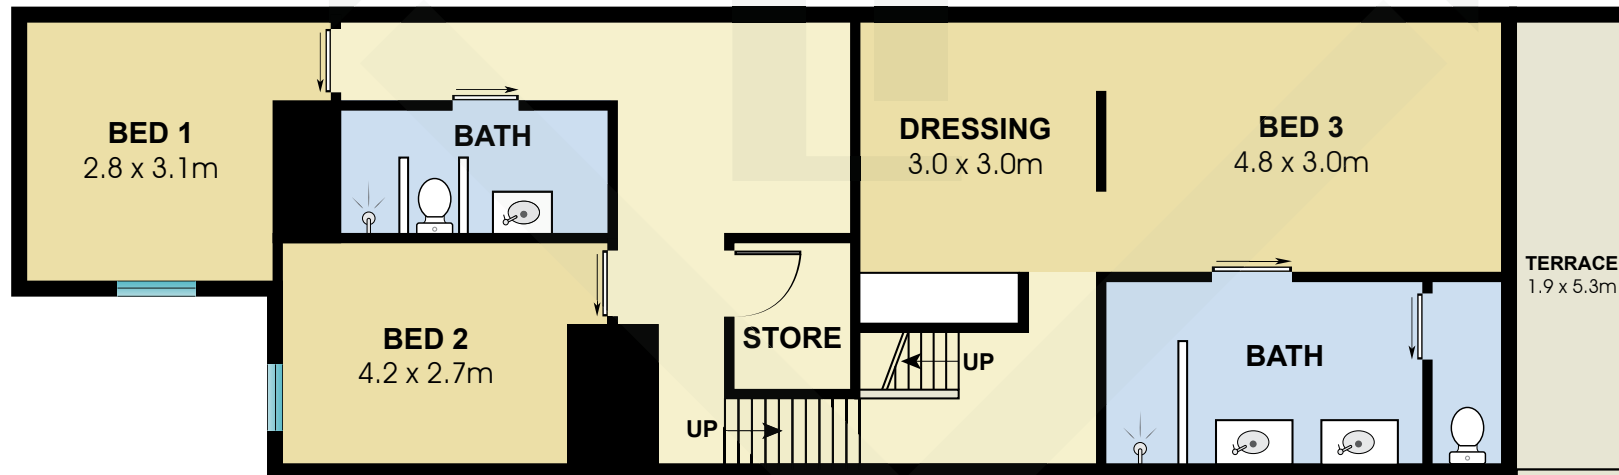

LFR6032

Ground Floor

Basement Floor

Measurements	
INT	155 m ²
EXT	20 m ²

Scale in metres. Indicative only. Dimensions are approximate. All information contained here in is gathered from sources we believe to be reliable. However we cannot guarantee its accuracy and interested persons should rely on their own enquiries.