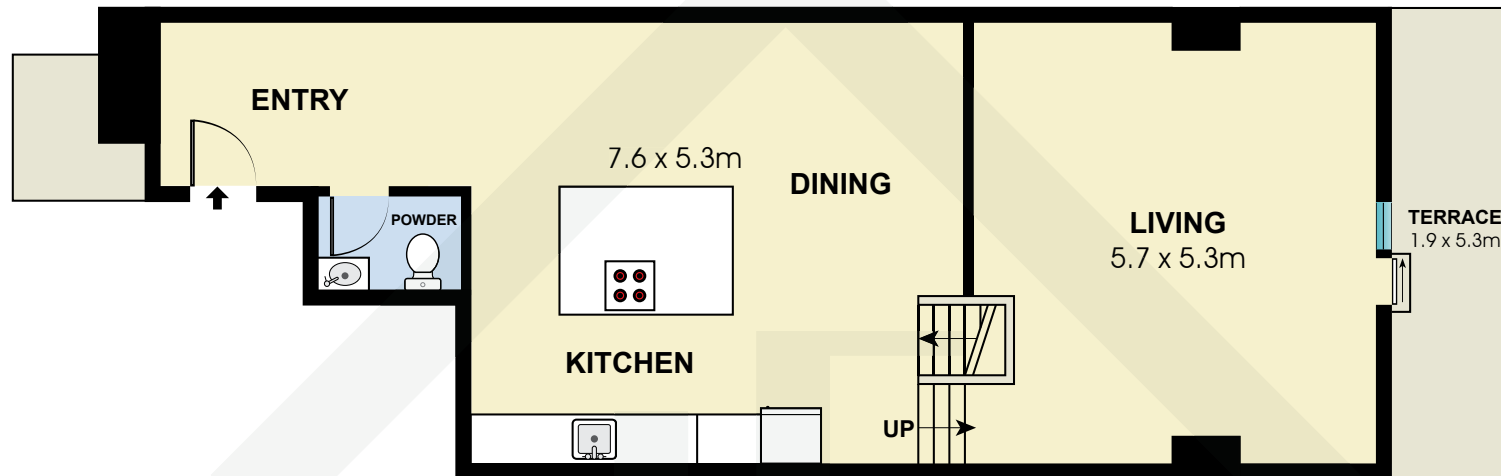

LFR6032

Ground Floor

Basement Floor

Measurements	
INT	155 m ²
EXT	20 m ²

Scale in metres. Indicative only. Dimensions are approximate. All information contained here in is gathered from sources we believe to be reliable. However we cannot guarantee its accuracy and interested persons should rely on their own enquiries.