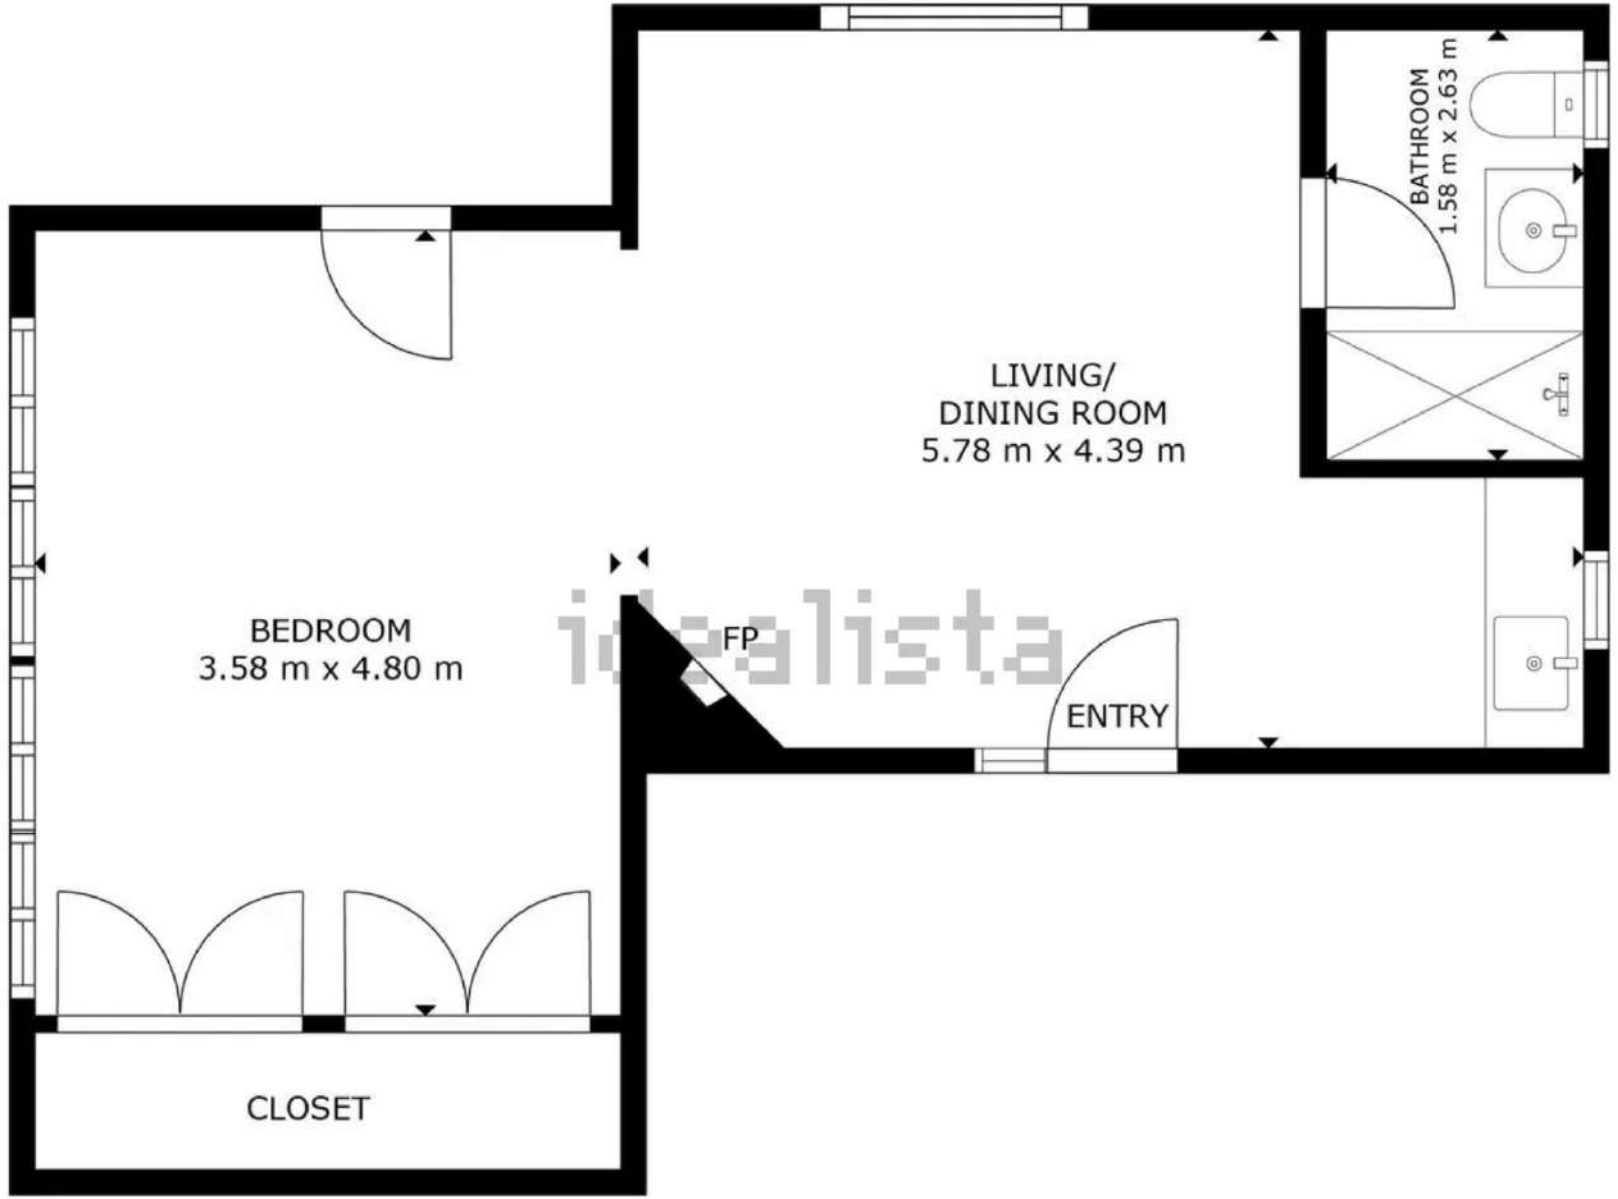

idealista

FLOOR PLAN

GROSS INTERNAL AREA  
 FLOOR PLAN 103.7 m<sup>2</sup>  
 TOTAL : 103.7 m<sup>2</sup>

SIZES AND DIMENSIONS ARE APPROXIMATE, ACTUAL MAY VARY.

FLOOR PLAN

GROSS INTERNAL AREA  
FLOOR PLAN: 46 m<sup>2</sup>  
SIZES AND DIMENSIONS ARE APPROXIMATE, ACTUAL MAY VARY.