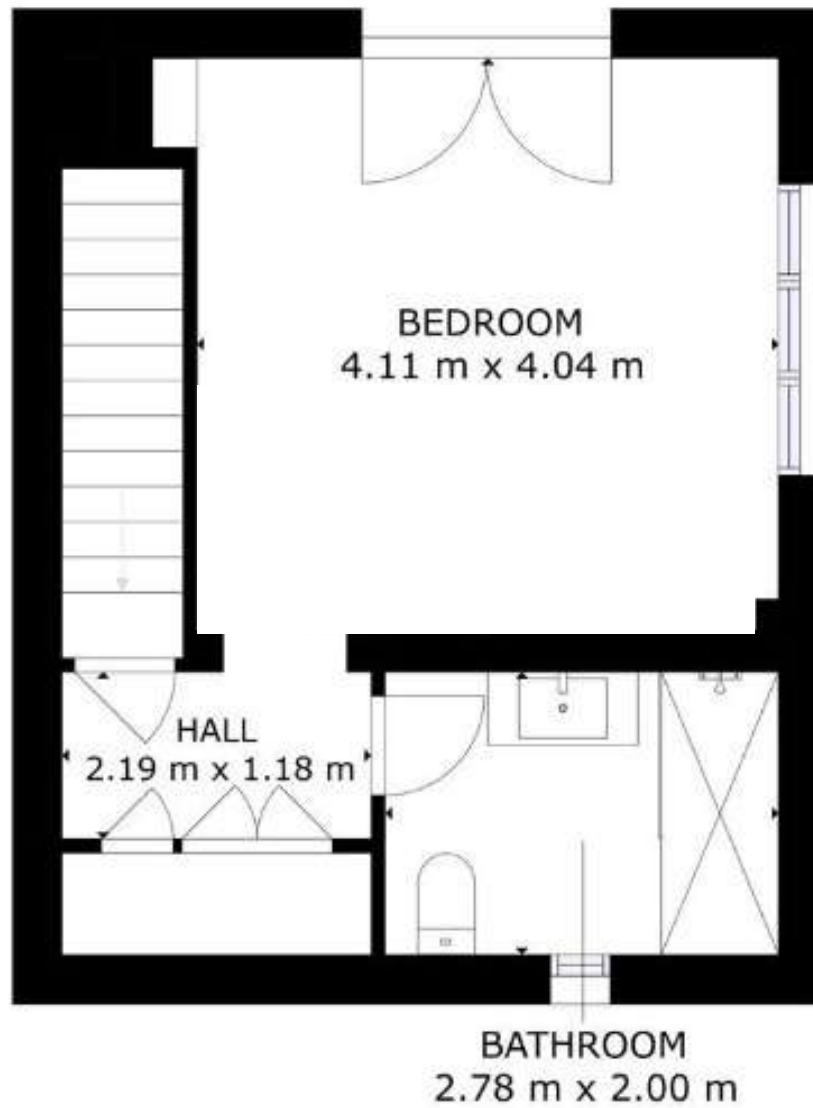

GROSS INTERNAL AREA
 FLOOR 1: 105 m², FLOOR 2: 32 m²
 EXCLUDED AREA: PORCH: 2 m²
 TOTAL: 137 m²

SIZE AND DIMENSIONS ARE APPROXIMATE, ACTUAL MAY VARY

GROSS INTERNAL AREA
FLOOR 1: 105 m², FLOOR 2: 32 m²
EXCLUDED AREA: PORCH: 2 m²
TOTAL: 137 m²

SIZE AND DIMENSIONS ARE APPROXIMATE, ACTUAL MAY VARY