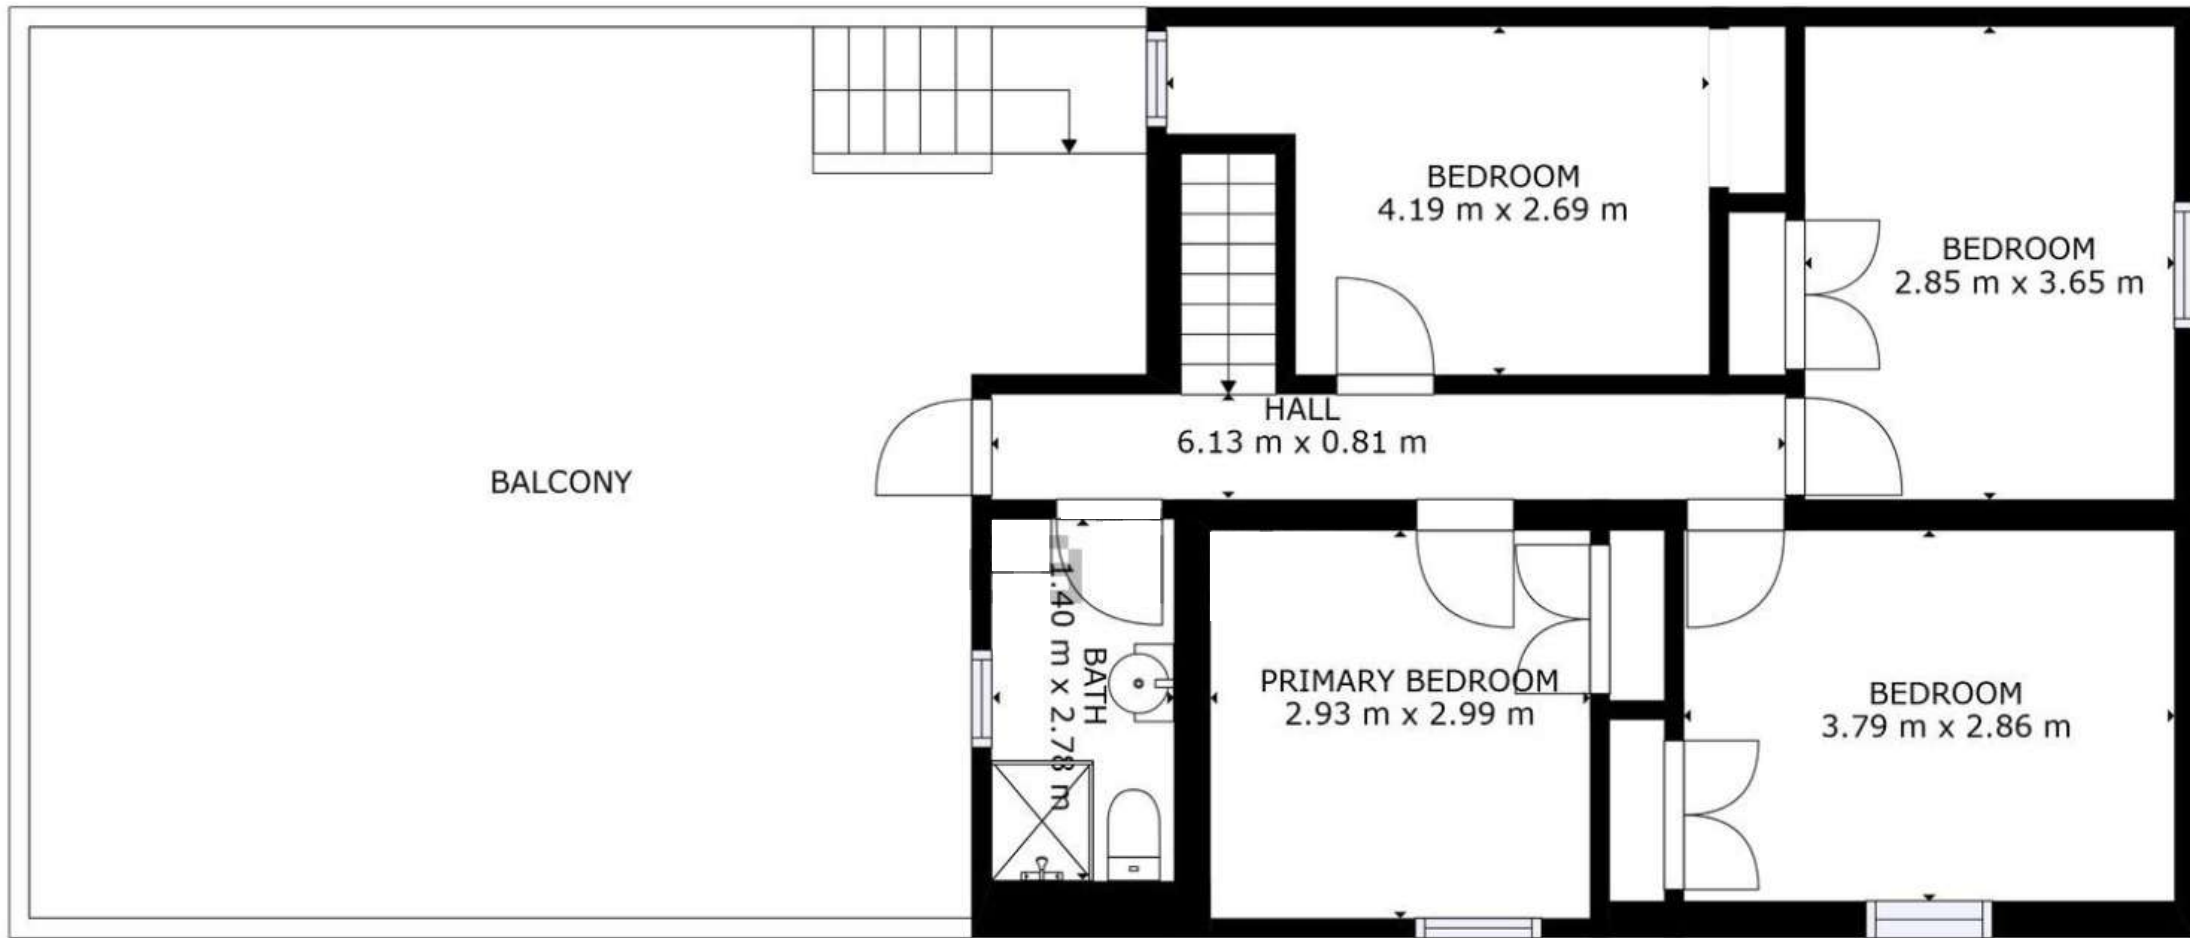

GROSS INTERNAL AREA
 FLOOR 1: 87 m², FLOOR 2: 58 m²
 EXCLUDED AREAS: , PORCH: 82 m²
 BALCONY: 54 m²
 TOTAL: 145 m²

SIZES AND DIMENSIONS ARE APPROXIMATE, ACTUAL MAY VARY.

GROSS INTERNAL AREA
FLOOR 1: 87 m², FLOOR 2: 58 m²
EXCLUDED AREAS: , PORCH: 82 m²
BALCONY: 54 m²
TOTAL: 145 m²

SIZES AND DIMENSIONS ARE APPROXIMATE, ACTUAL MAY VARY.