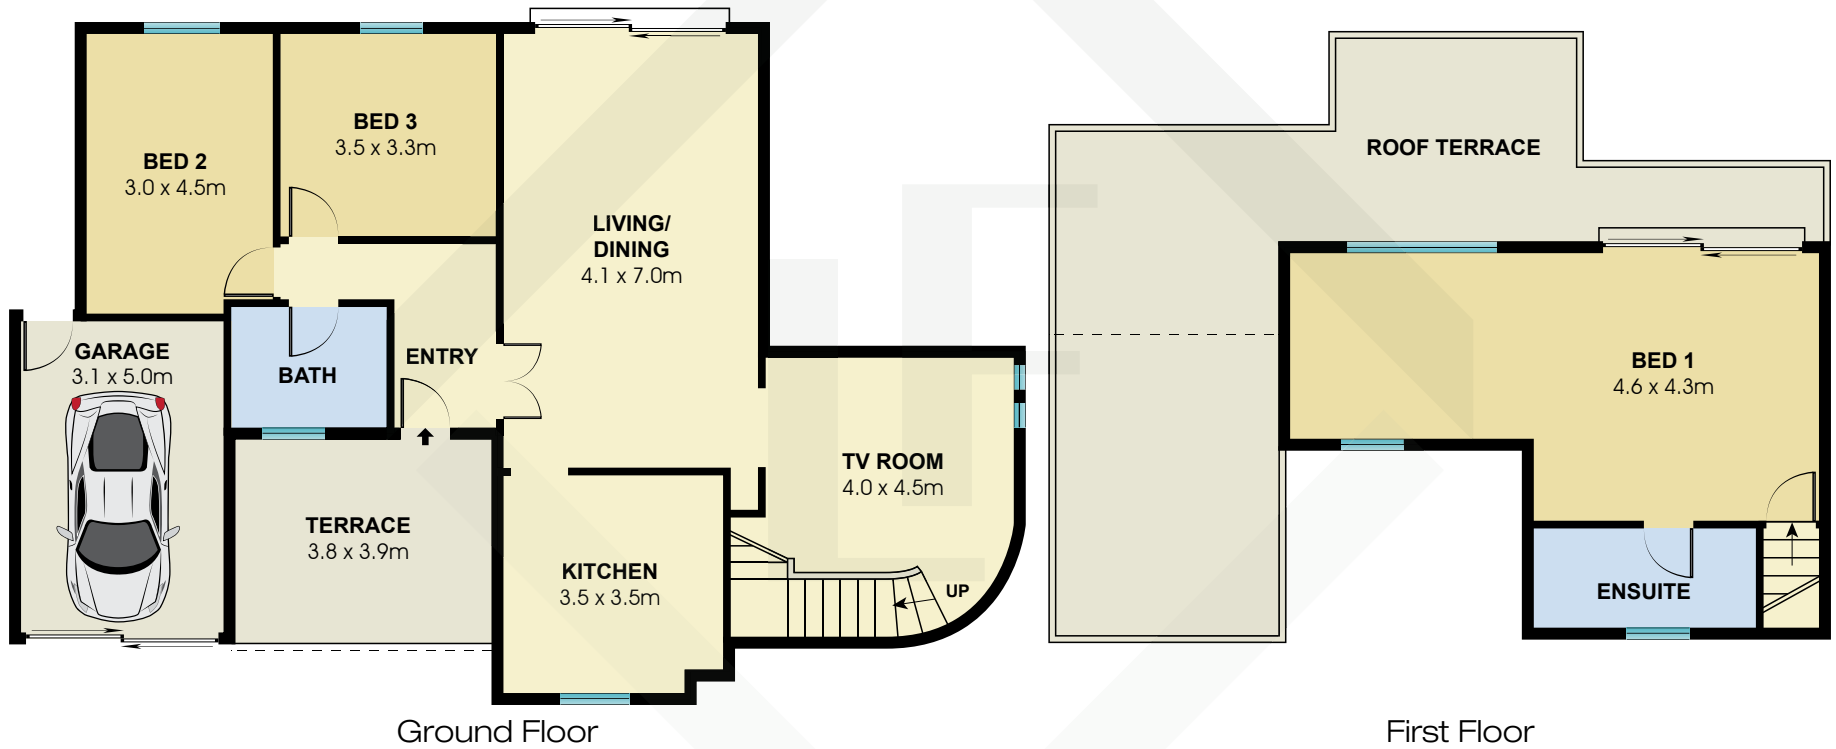

IBZ8297

Measurements	
INT	150 m ²
EXT	62 m ²

Scale in metres. Indicative only. Dimensions are approximate. All information contained here in is gathered from sources we believe to be reliable. However we cannot guarantee its accuracy and interested persons should rely on their own enquiries.