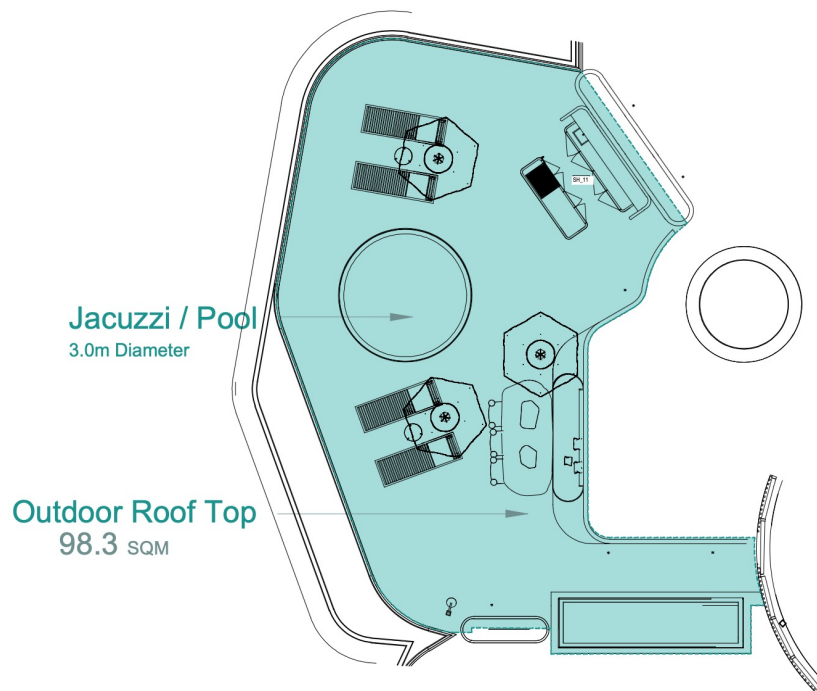

UNIT 403

2 BED | Penthouse Suite w/Plunge Pool

	SQM	SQFT
Interior	123.8	1,332.6
Exterior	121.5	1,307.8
Total Area	245.3	2,640.4

Rooftop

Note:
This is a conceptual plan and the dimensions are tentative subject to further design development. The Buyer understands and accepts the reasonable potential variance regarding the dimensions. All dimensions in meters.

UNIT 403

2 BED | Penthouse Suite w/Plunge Pool

	SQM	SQFT
Interior	123.8	1,332.6
Exterior	121.5	1,307.8
Total Area	245.3	2,640.4

4th Floor

Note:
This is a conceptual plan and the dimensions are tentative subject to further design development. The Buyer understands and accepts the reasonable potential variance regarding the dimensions. All dimensions in meters.