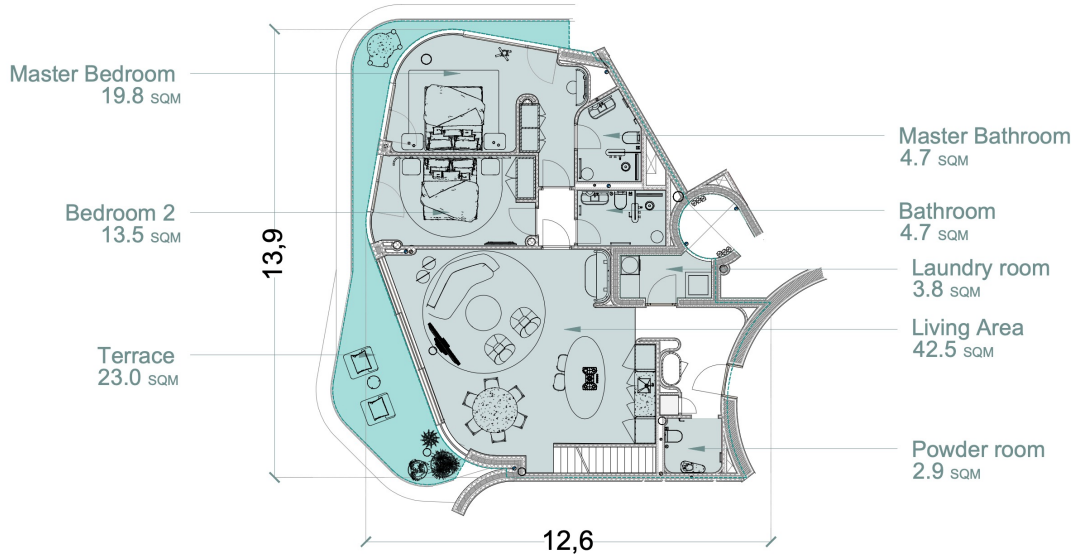

UNIT 403

2 BED | Penthouse Suite w/Plunge Pool

	SQM	SQFT
Interior	123.8	1,332.6
Exterior	121.5	1,307.8
Total Area	245.3	2,640.4

Rooftop

Note:
This is a conceptual plan and the dimensions are tentative subject to further design development. The Buyer understands and accepts the reasonable potential variance regarding the dimensions. All dimensions in meters.

UNIT 403

2 BED | Penthouse Suite w/Plunge Pool

	SQM	SQFT
Interior	123.8	1,332.6
Exterior	121.5	1,307.8
Total Area	245.3	2,640.4

4th Floor

Note:
This is a conceptual plan and the dimensions are tentative subject to further design development. The Buyer understands and accepts the reasonable potential variance regarding the dimensions. All dimensions in meters.