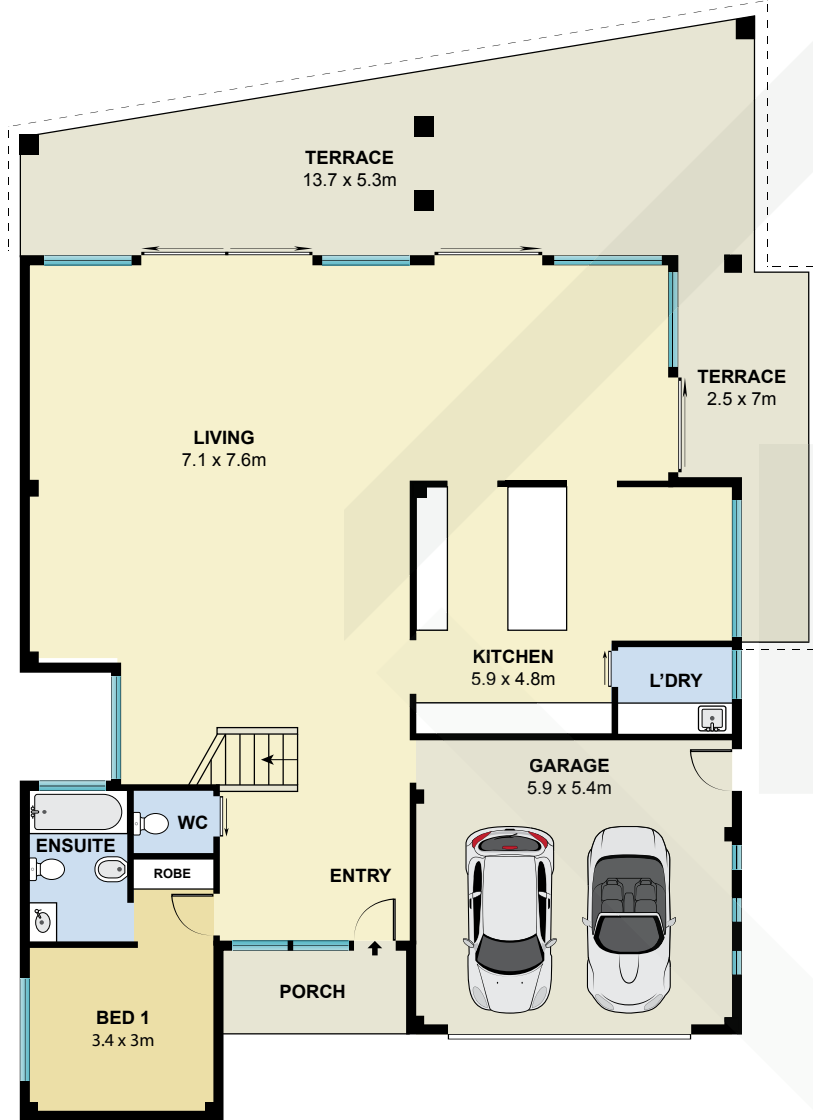

IBZ6121

Ground Floor

First Floor

Measurements	
INT	359 m ²
EXT	140 m ²

Scale in metres. Indicative only. Dimensions are approximate. All information contained here in is gathered from sources we believe to be reliable. However we cannot guarantee its accuracy and interested persons should rely on their own enquiries.