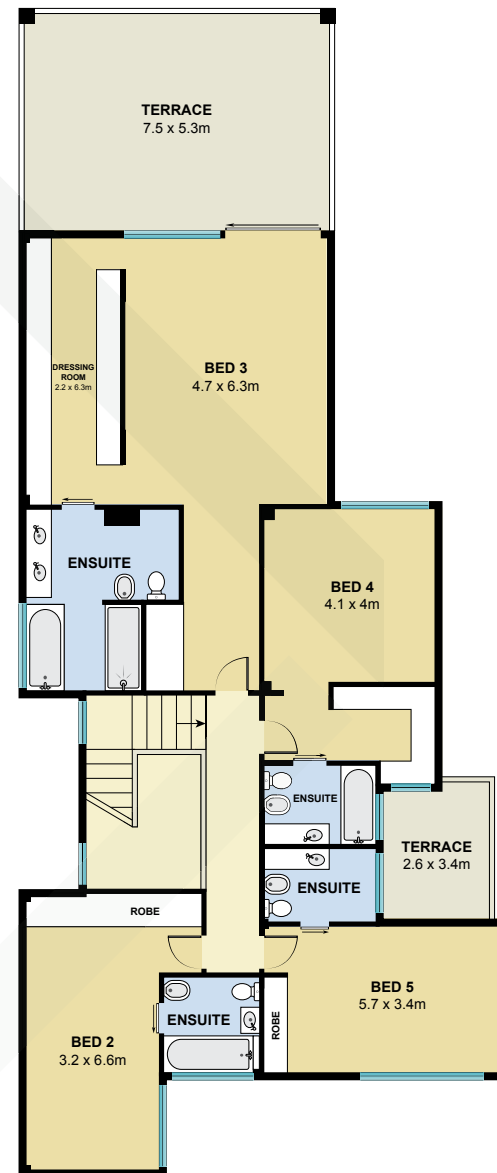

IBZ6120

Ground Floor

First Floor

Measurements	
INT	403 m ²
EXT	130 m ²

Scale in metres. Indicative only. Dimensions are approximate. All information contained here in is gathered from sources we believe to be reliable. However we cannot guarantee its accuracy and interested persons should rely on their own enquiries.