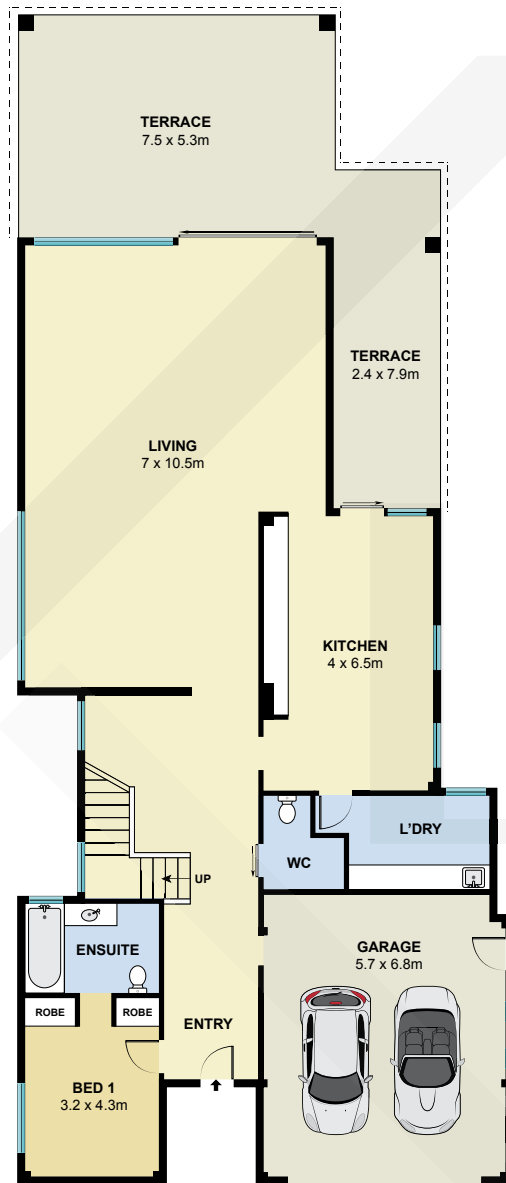

IBZ6120

Ground Floor

First Floor

Measurements	
INT	403 m ²
EXT	130 m ²

Scale in metres. Indicative only. Dimensions are approximate. All information contained here in is gathered from sources we believe to be reliable. However we cannot guarantee its accuracy and interested persons should rely on their own enquiries.