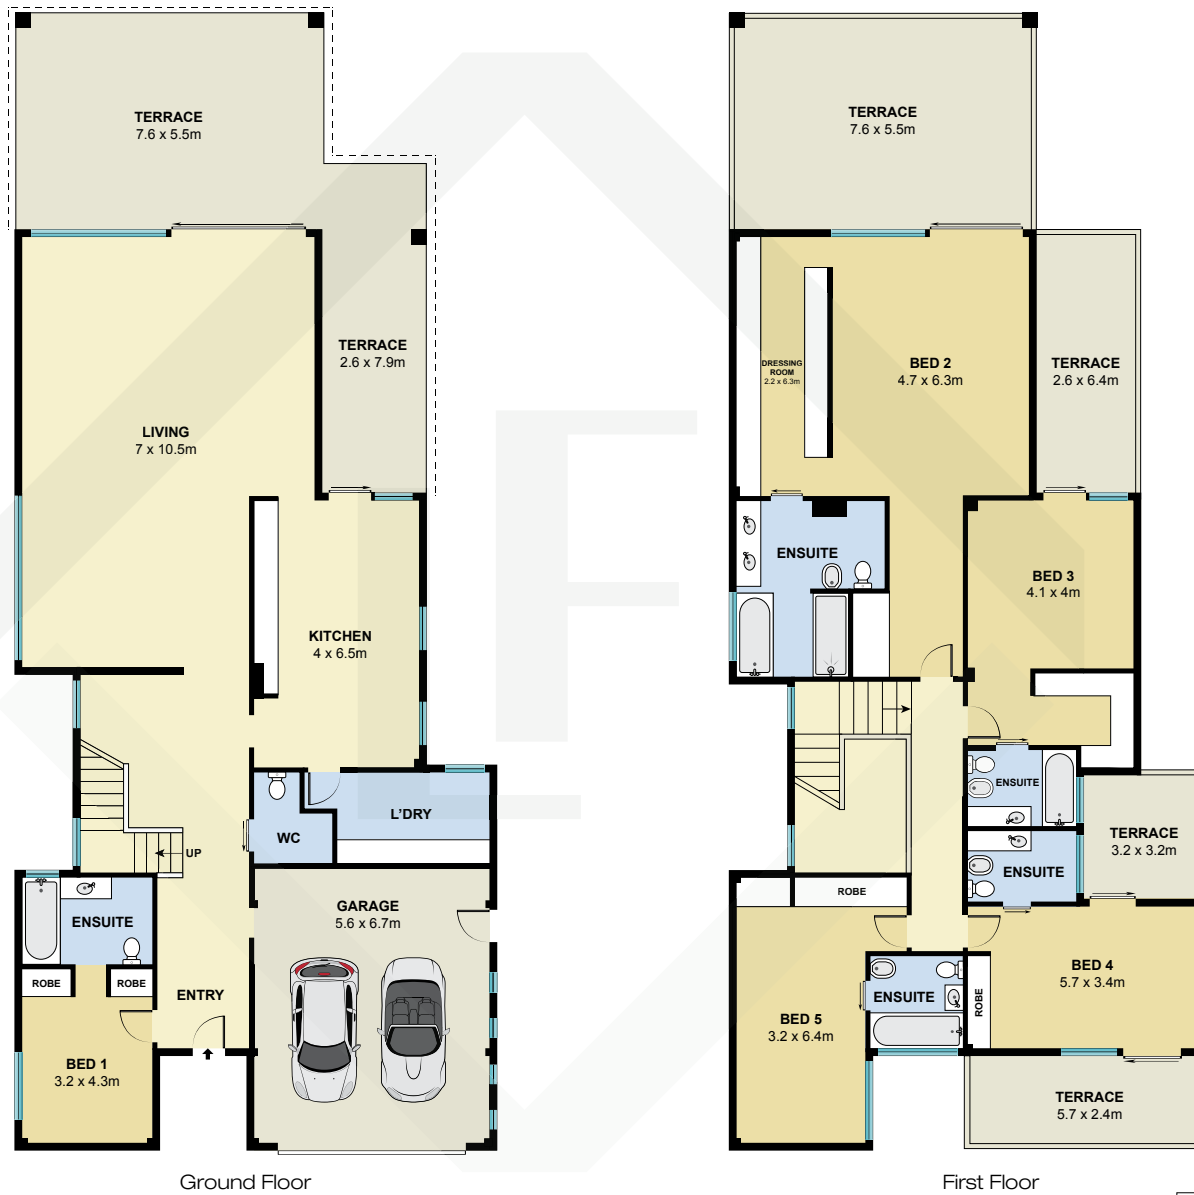

IBZ6118

Ground Floor

First Floor

Measurements	
INT	403 m ²
EXT	132 m ²

Scale in metres. Indicative only. Dimensions are approximate. All information contained here in is gathered from sources we believe to be reliable. However we cannot guarantee its accuracy and interested persons should rely on their own enquiries.