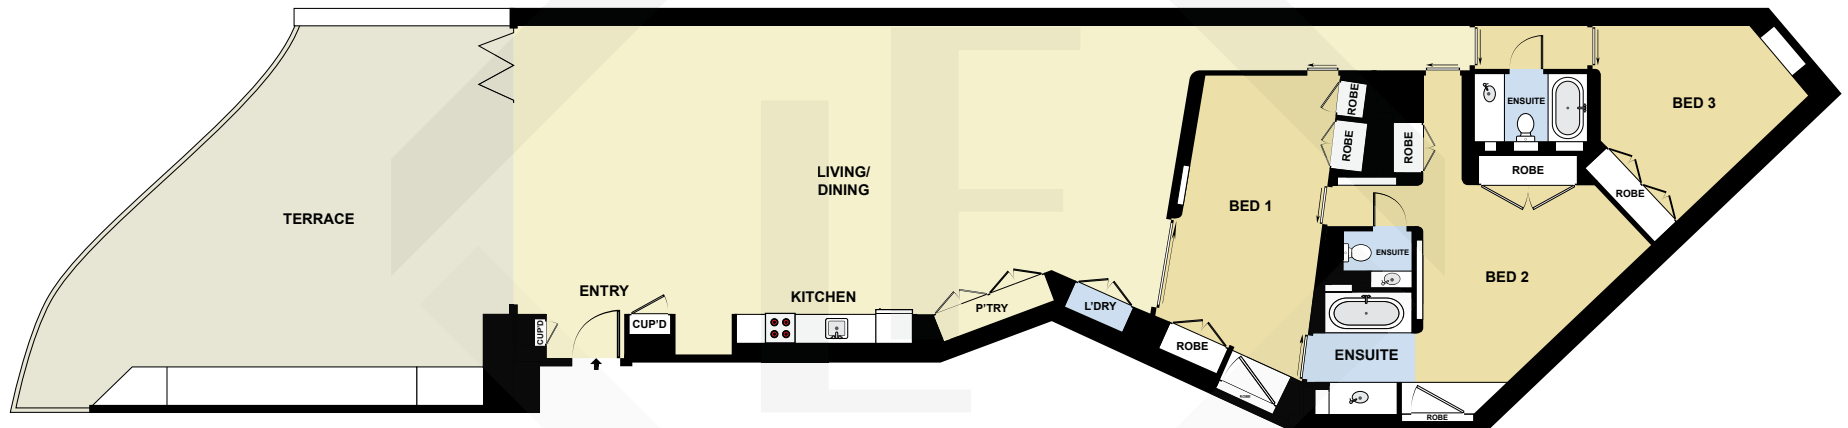

IBZ5211

Measurements	
INT	185 m ²
EXT	65 m ²

Scale in metres. Indicative only. Dimensions are approximate. All information contained here in is gathered from sources we believe to be reliable. However we cannot guarantee its accuracy and interested persons should rely on their own enquiries.