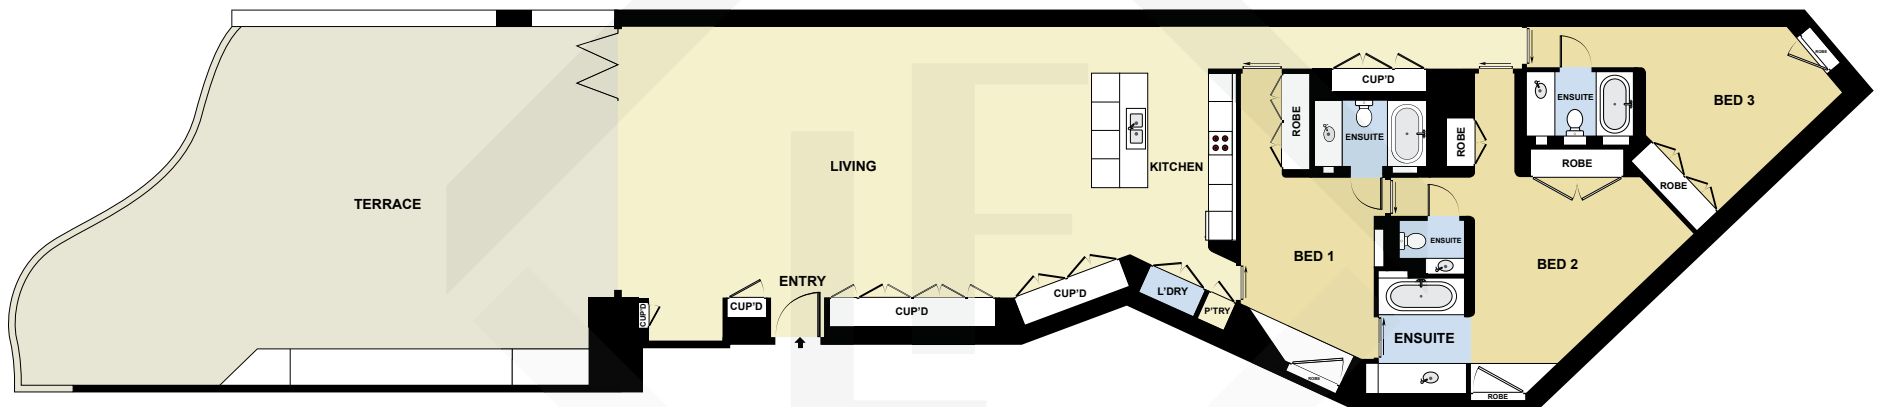

IBZ3849

Measurements	
INT	186 m ²
EXT	90 m ²

Scale in metres. Indicative only. Dimensions are approximate. All information contained here in is gathered from sources we believe to be reliable. However we cannot guarantee its accuracy and interested persons should rely on their own enquiries.