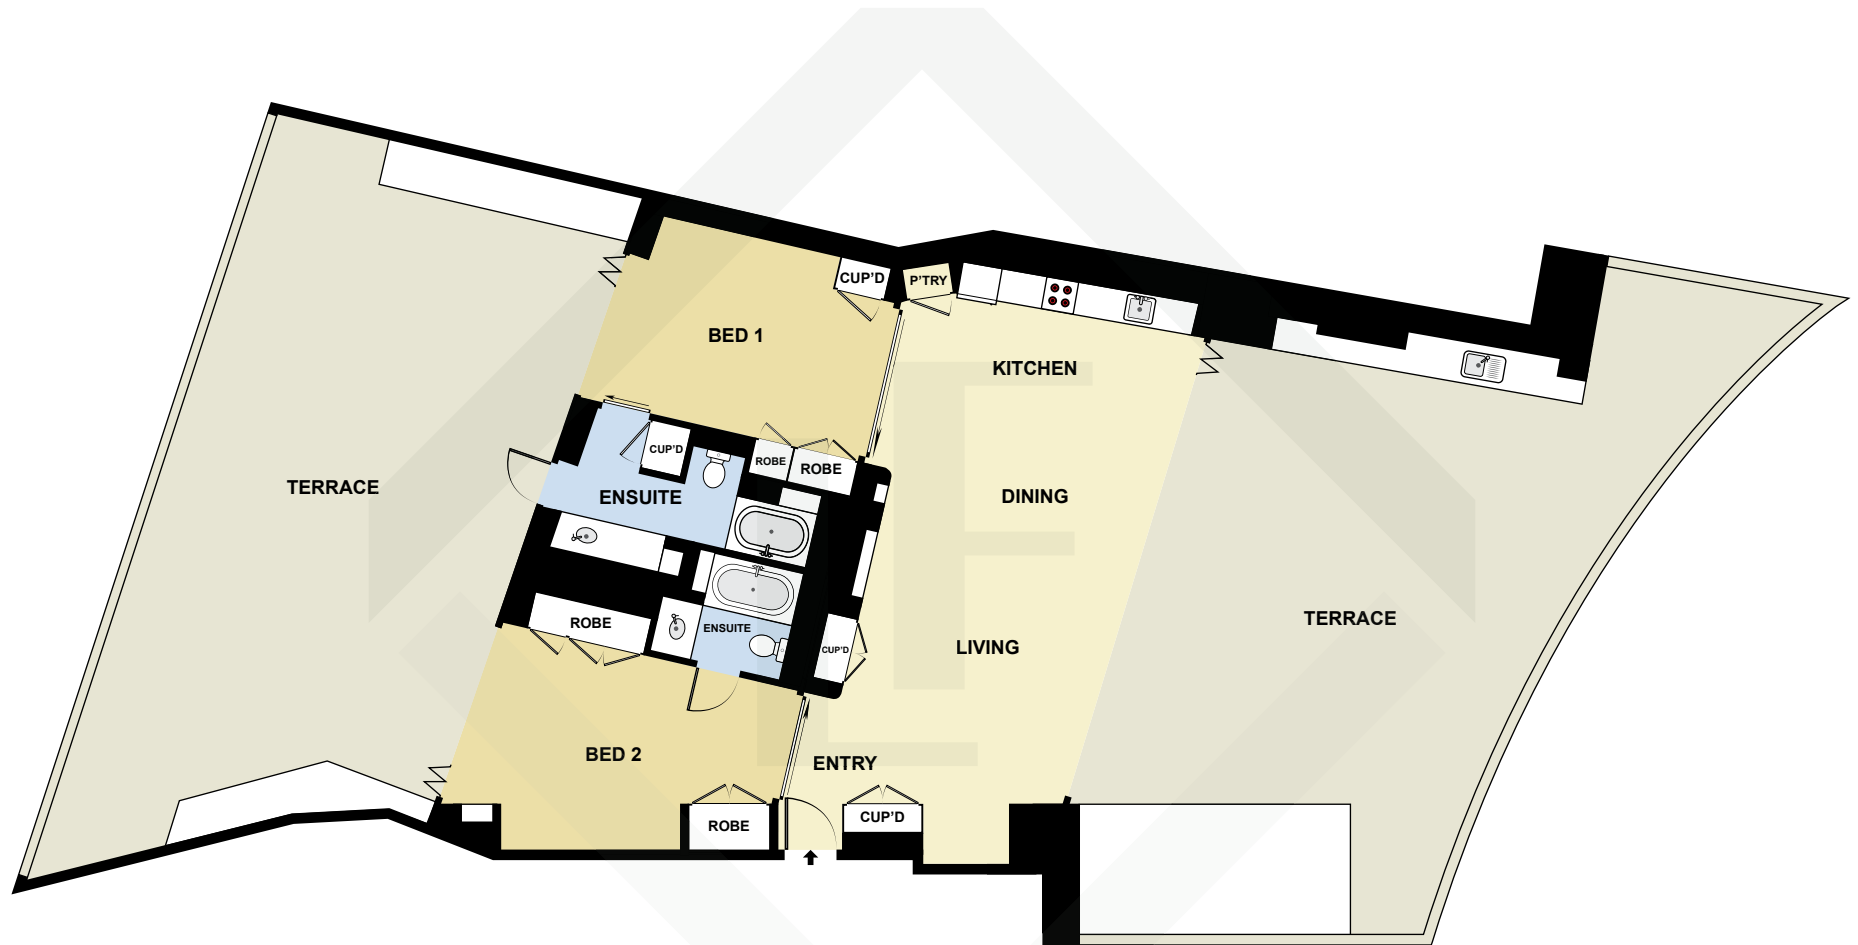

IBZ2460

Measurements	
INT	91 m ²
EXT	141 m ²

Scale in metres. Indicative only. Dimensions are approximate. All information contained here in is gathered from sources we believe to be reliable. However we cannot guarantee its accuracy and interested persons should rely on their own enquiries.