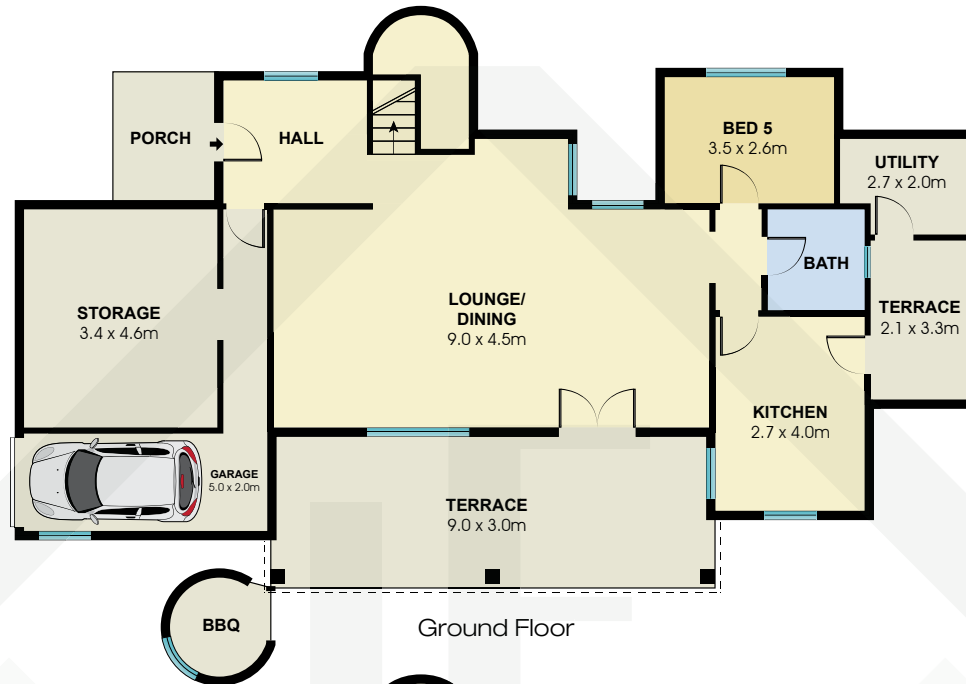

IBZ1496

Measurements	
INT	292 m ²
EXT	37 m ²

Scale in metres. Indicative only. Dimensions are approximate. All information contained here in is gathered from sources we believe to be reliable. However we cannot guarantee its accuracy and interested persons should rely on their own enquiries.