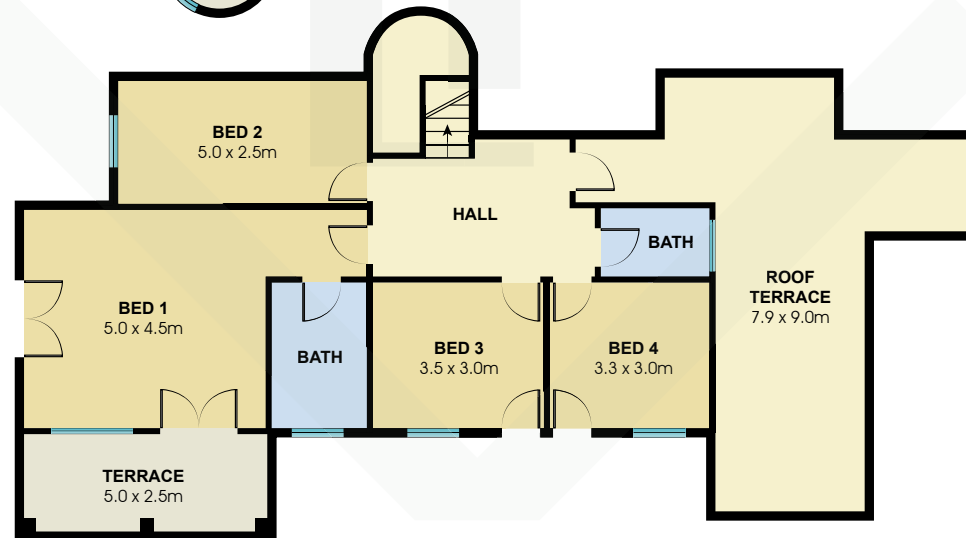

IBZ1496

Measurements	
INT	292 m ²
EXT	37 m ²

Scale in metres. Indicative only. Dimensions are approximate. All information contained here in is gathered from sources we believe to be reliable. However we cannot guarantee its accuracy and interested persons should rely on their own enquiries.