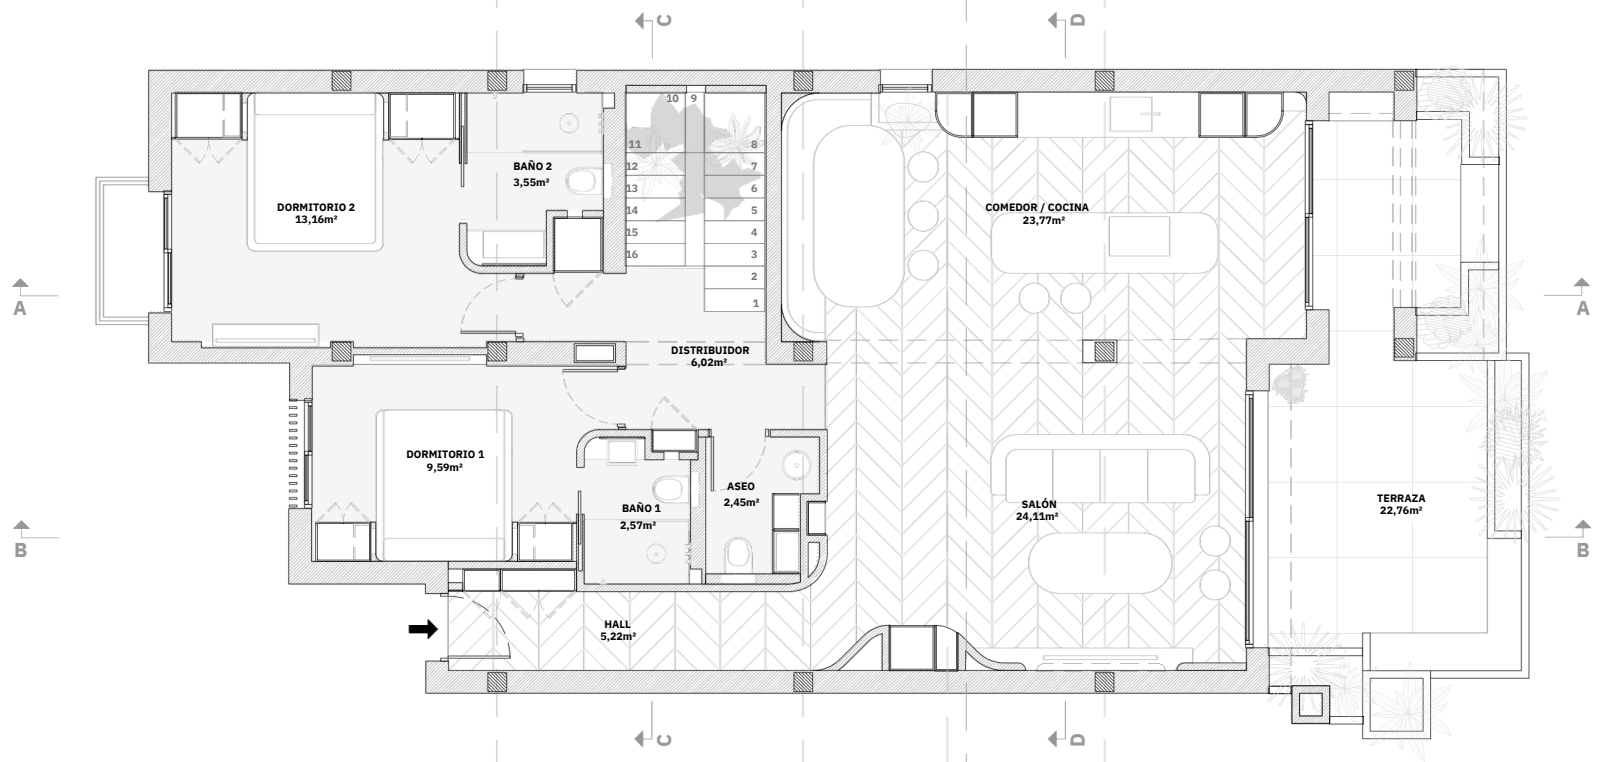

PLANTA BAJA

PLANTA ALTA

PLANTA TECHOS ESC. 1:250

BUILT AREA	
#	built area (m²)
INDOOR AREA	161,02
COVERED TERRACE	54,21
UNCOVERED TERRACE	106,10
TOTAL BUILT AREA(Indoor + Terrace)	321,33