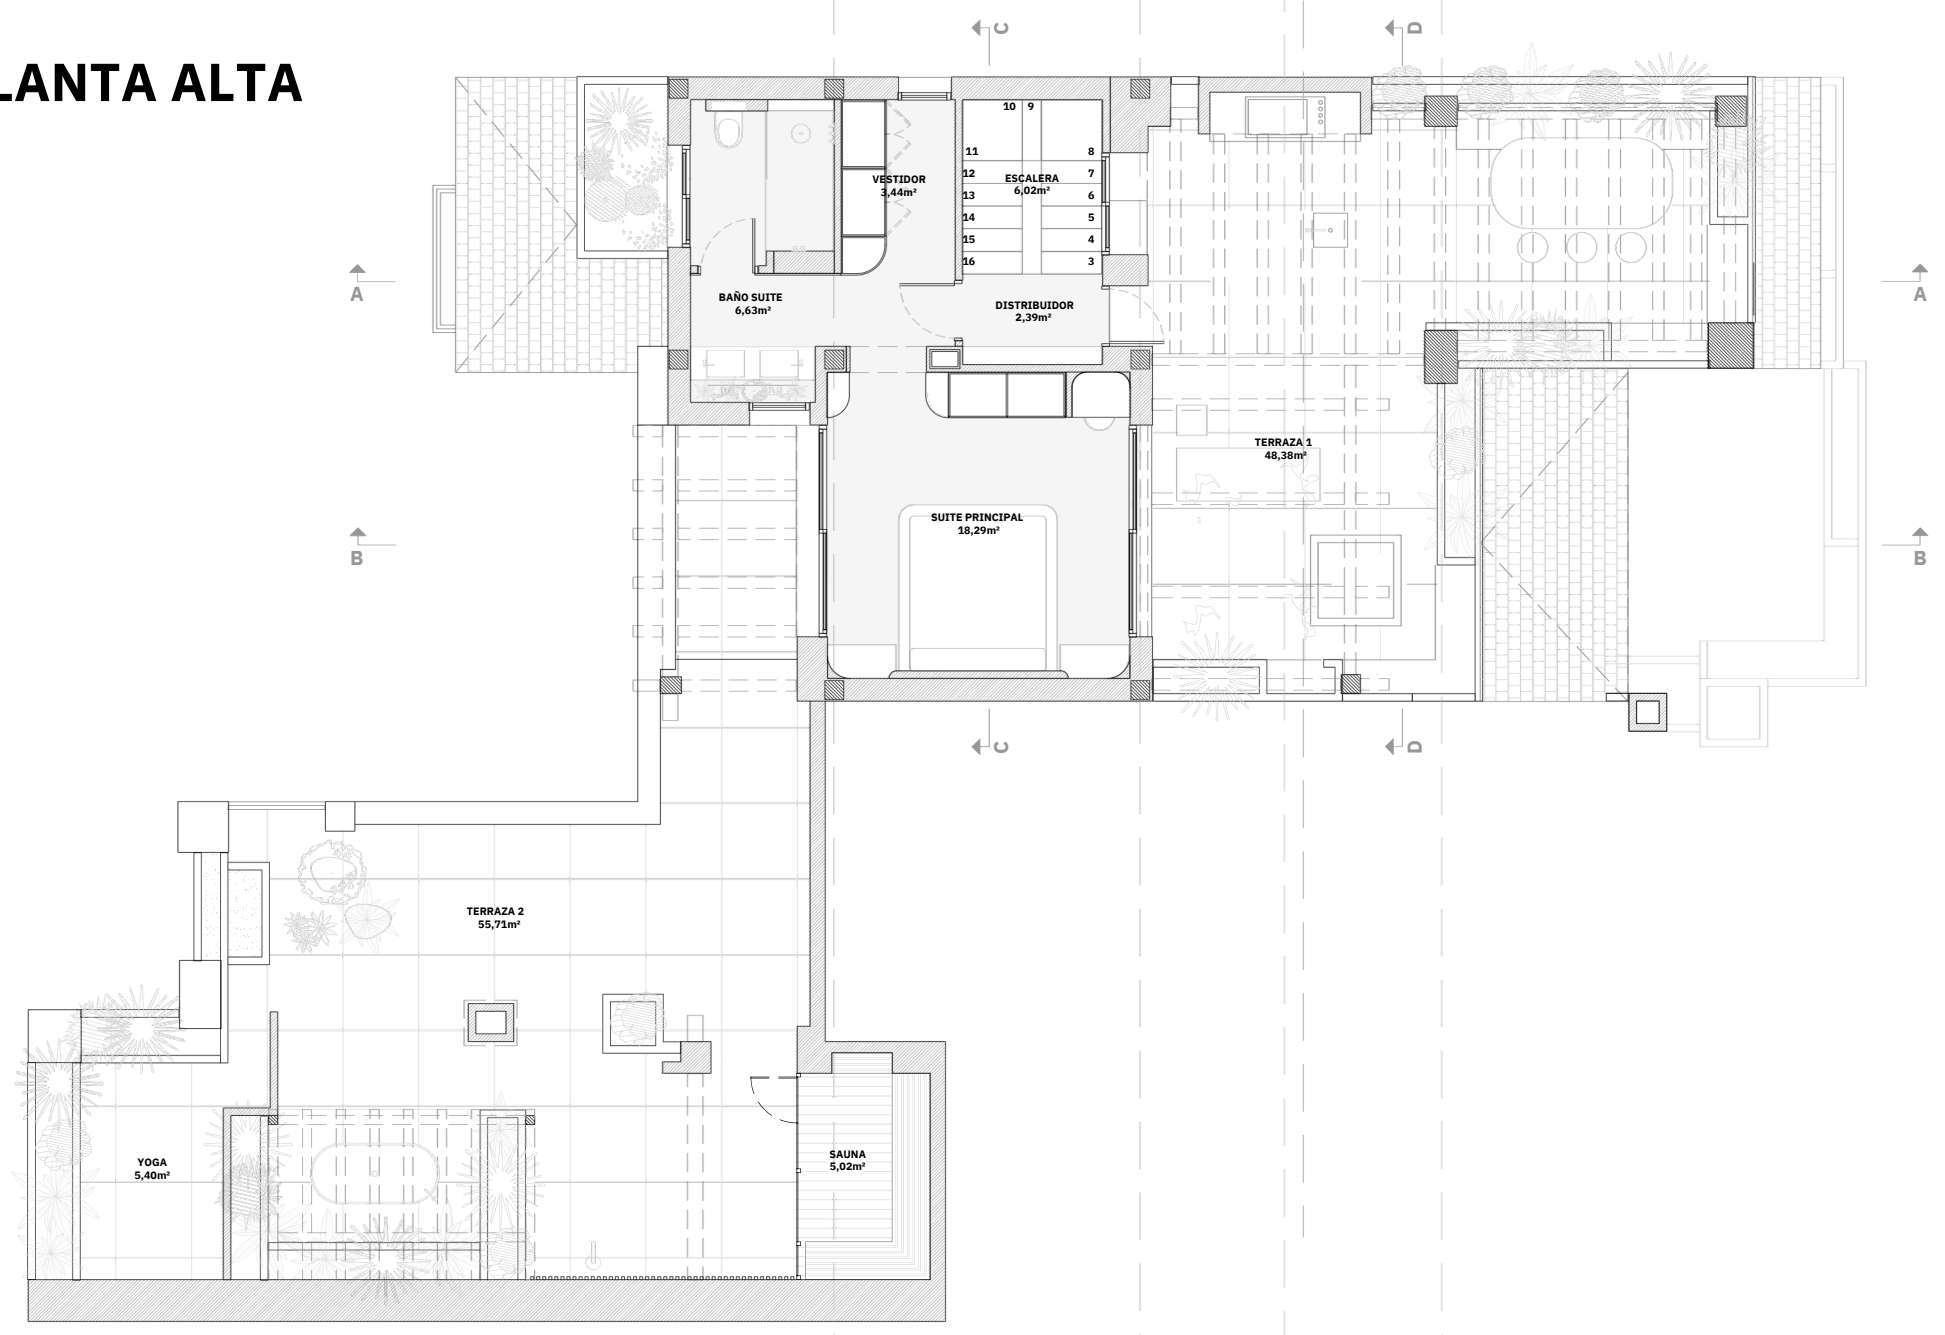

PLANTA BAJA

PLANTA ALTA

PLANTA TECHOS ESC. 1:250

BUILT AREA	
#	built area (m²)
INDOOR AREA	161,02
COVERED TERRACE	54,21
UNCOVERED TERRACE	106,10
TOTAL BUILT AREA(Indoor + Terrace)	321,33