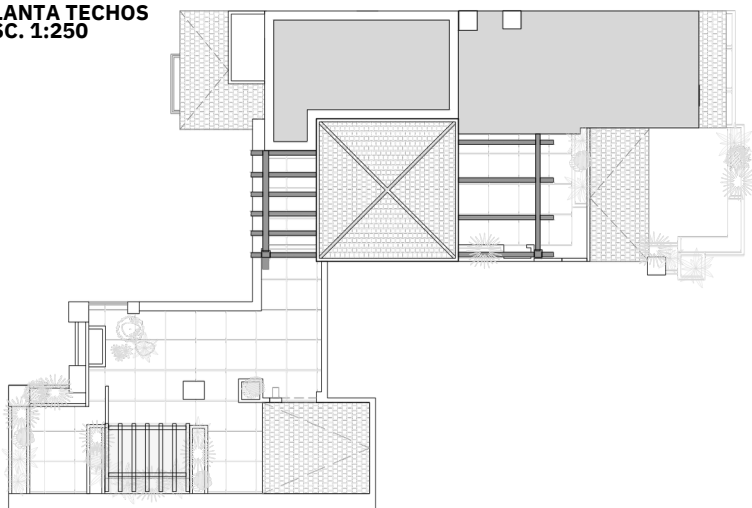

PLANTA BAJA

PLANTA ALTA

PLANTA TECHOS ESC. 1:250

BUILT AREA	
#	built area (m²)
INDOOR AREA	161,02
COVERED TERRACE	54,21
UNCOVERED TERRACE	106,10
TOTAL BUILT AREA(Indoor + Terrace)	321,33