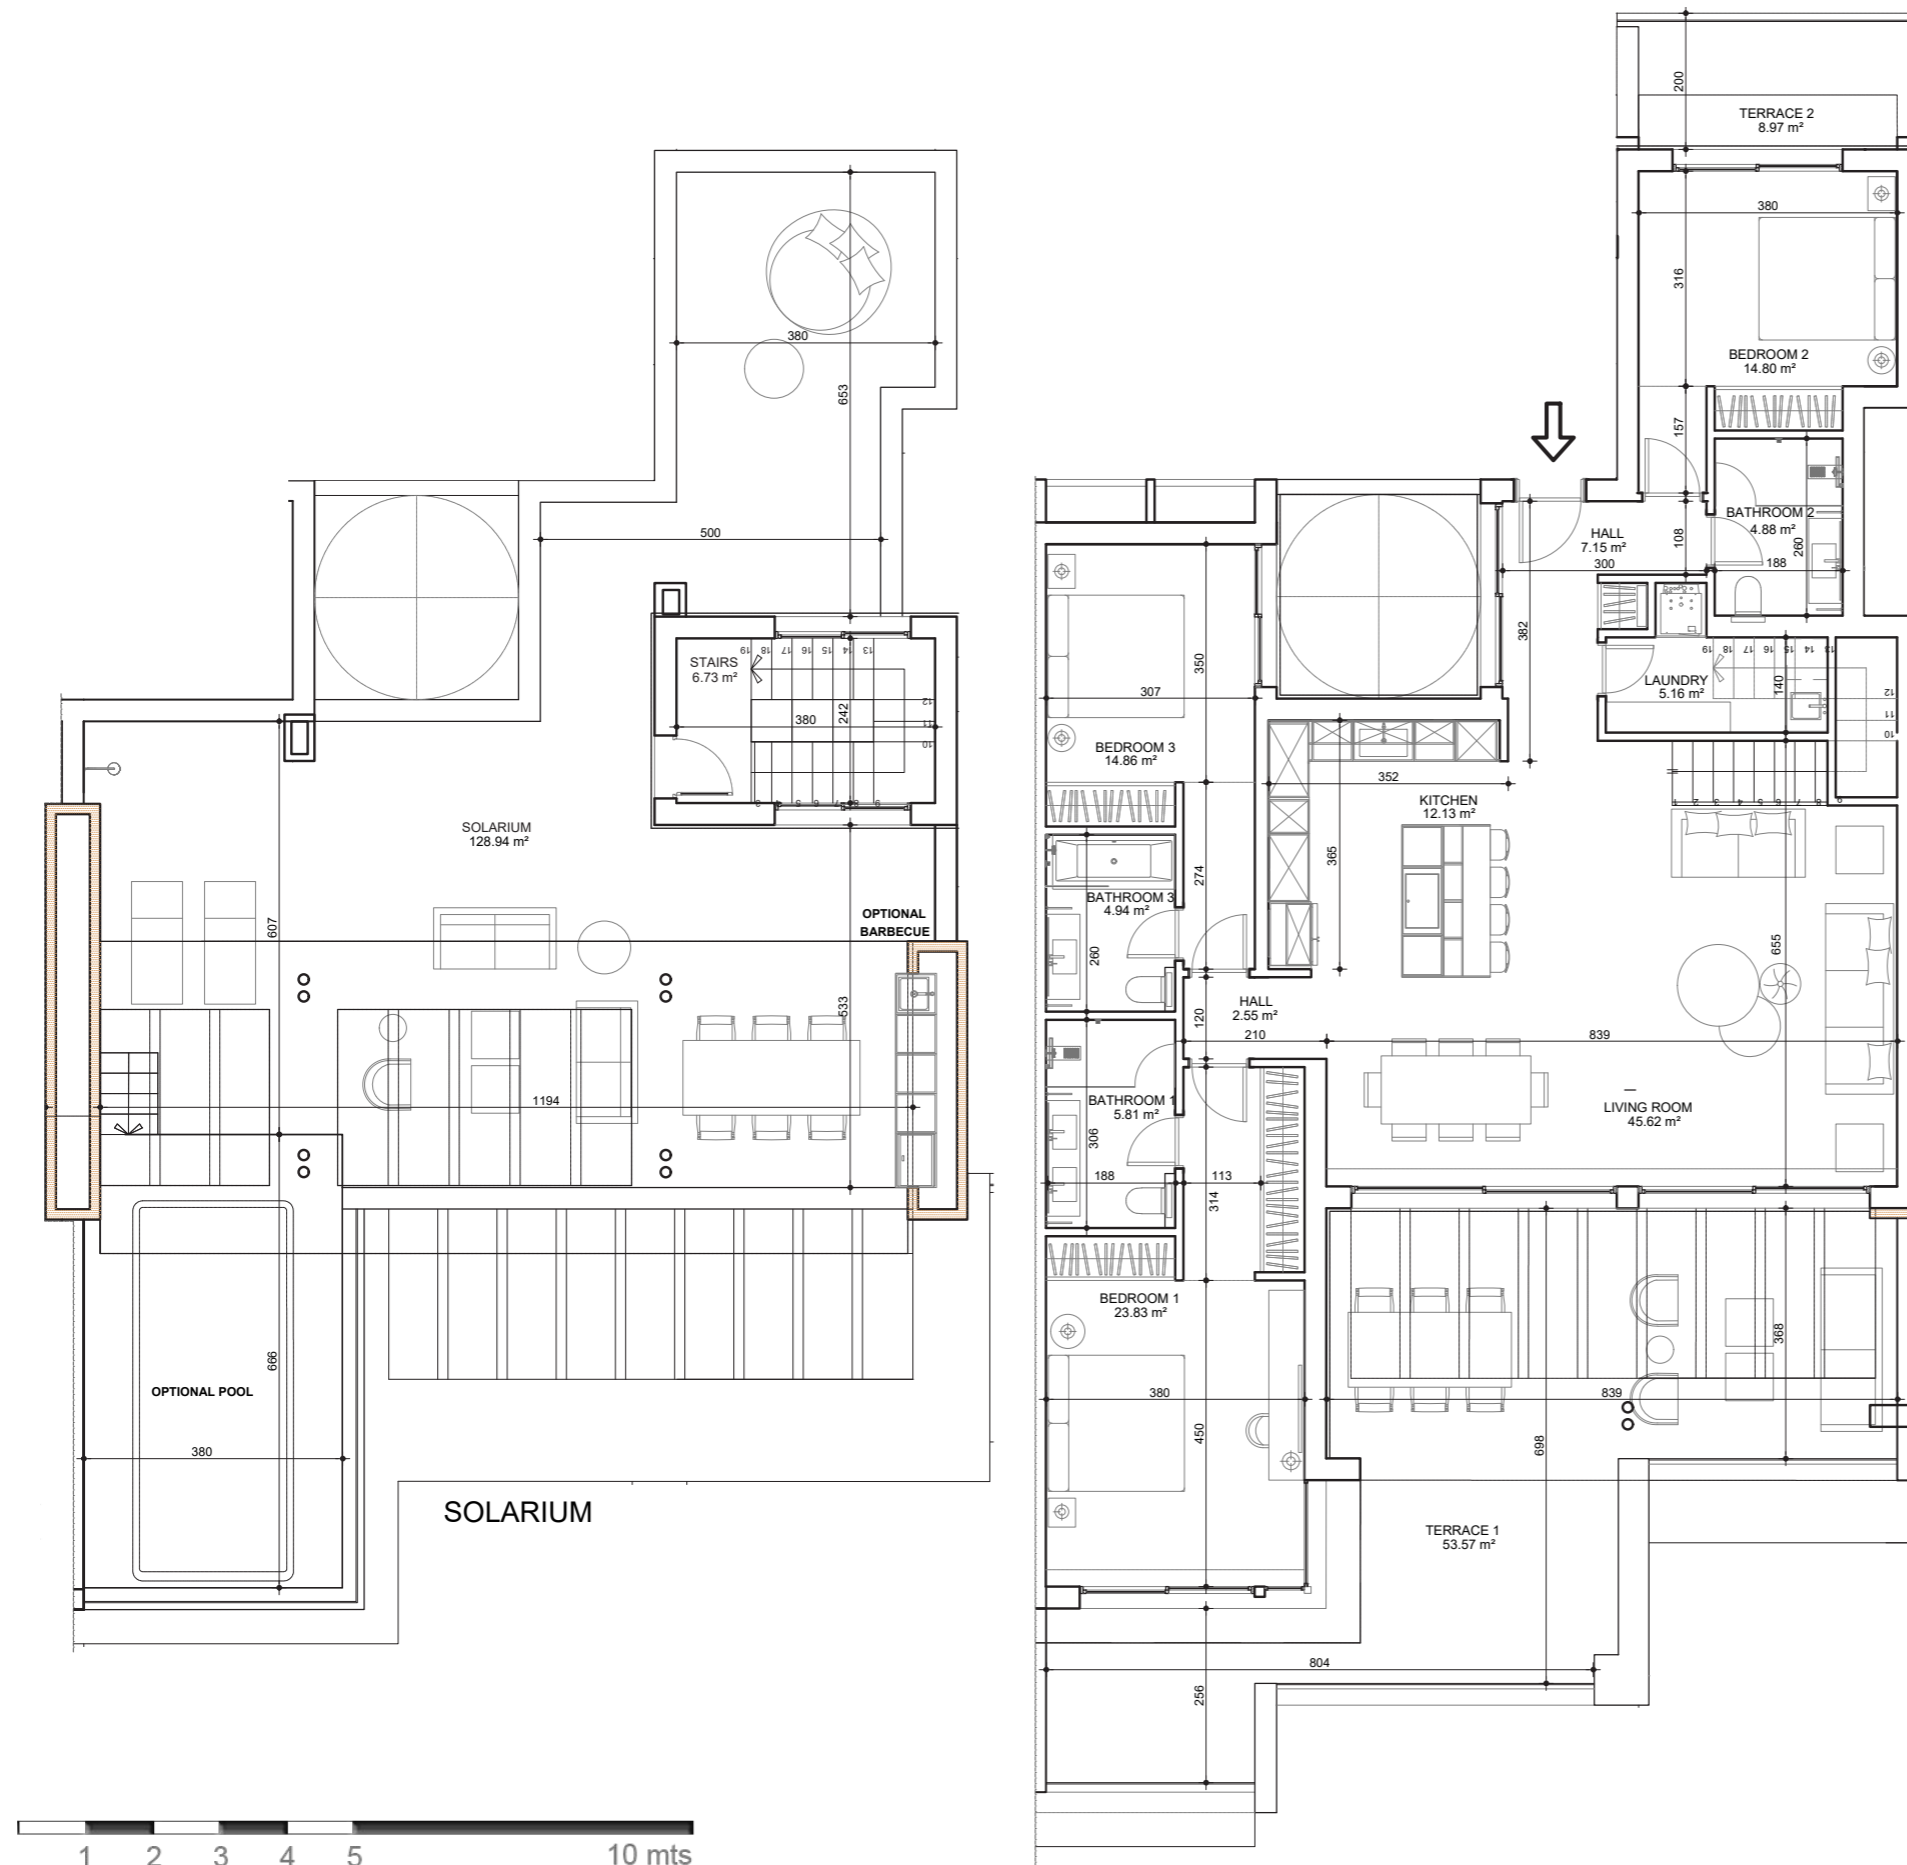

This document is for information purposes only. The areas and measurements shown are approximate and may be modified for technical reasons and/or administrative issues. All furniture shown is for illustrative purposes. *C.A.W.E.U. stands for Communal Area With Exclusive Use.

E: 1/100

TYPE E 3 BEDROOM PENTHOUSE

	Solarium	Solarium	
	2.2	2.1	
Solarium	1.4	1.2	1.1
	0.4	0.2	0.1

AREAS

Internal Usable	148.46 m ²
Terrace Usable	62.54 m ²
Solarium Usable	128.94 m ²
TOTAL USABLE	339.94 m²
Internal Built	182.72 m ²
Terrace Built	72.32 m ²
Solarium Built	147.93 m ²
TOTAL BUILT	402.97 m²
*C.A.W.E.U.	0.00 m ²