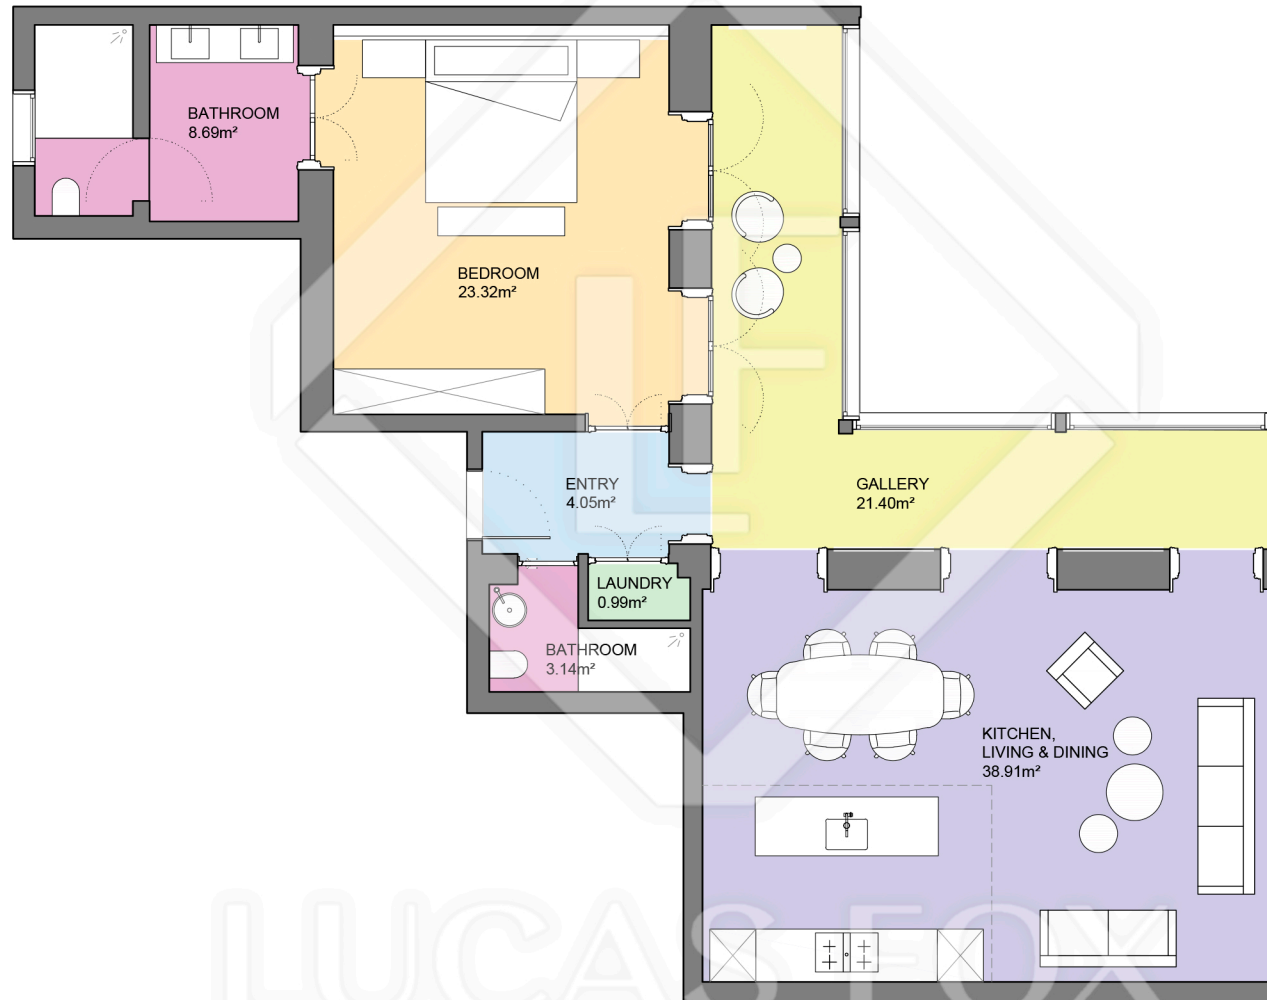

# BCN39947

LUCAS FOX  
INTERNATIONAL PROPERTIES

Scale in metres. Indicative only. Dimensions are approximate. All information contained here is gathered from sources we believe to be reliable. However we cannot guarantee its accuracy and interested persons should rely on their own enquiries.

Measurements FLOOR	
Built surface	122.23m <sup>2</sup>
Useful surface	100.45m <sup>2</sup>
Height	3.76m