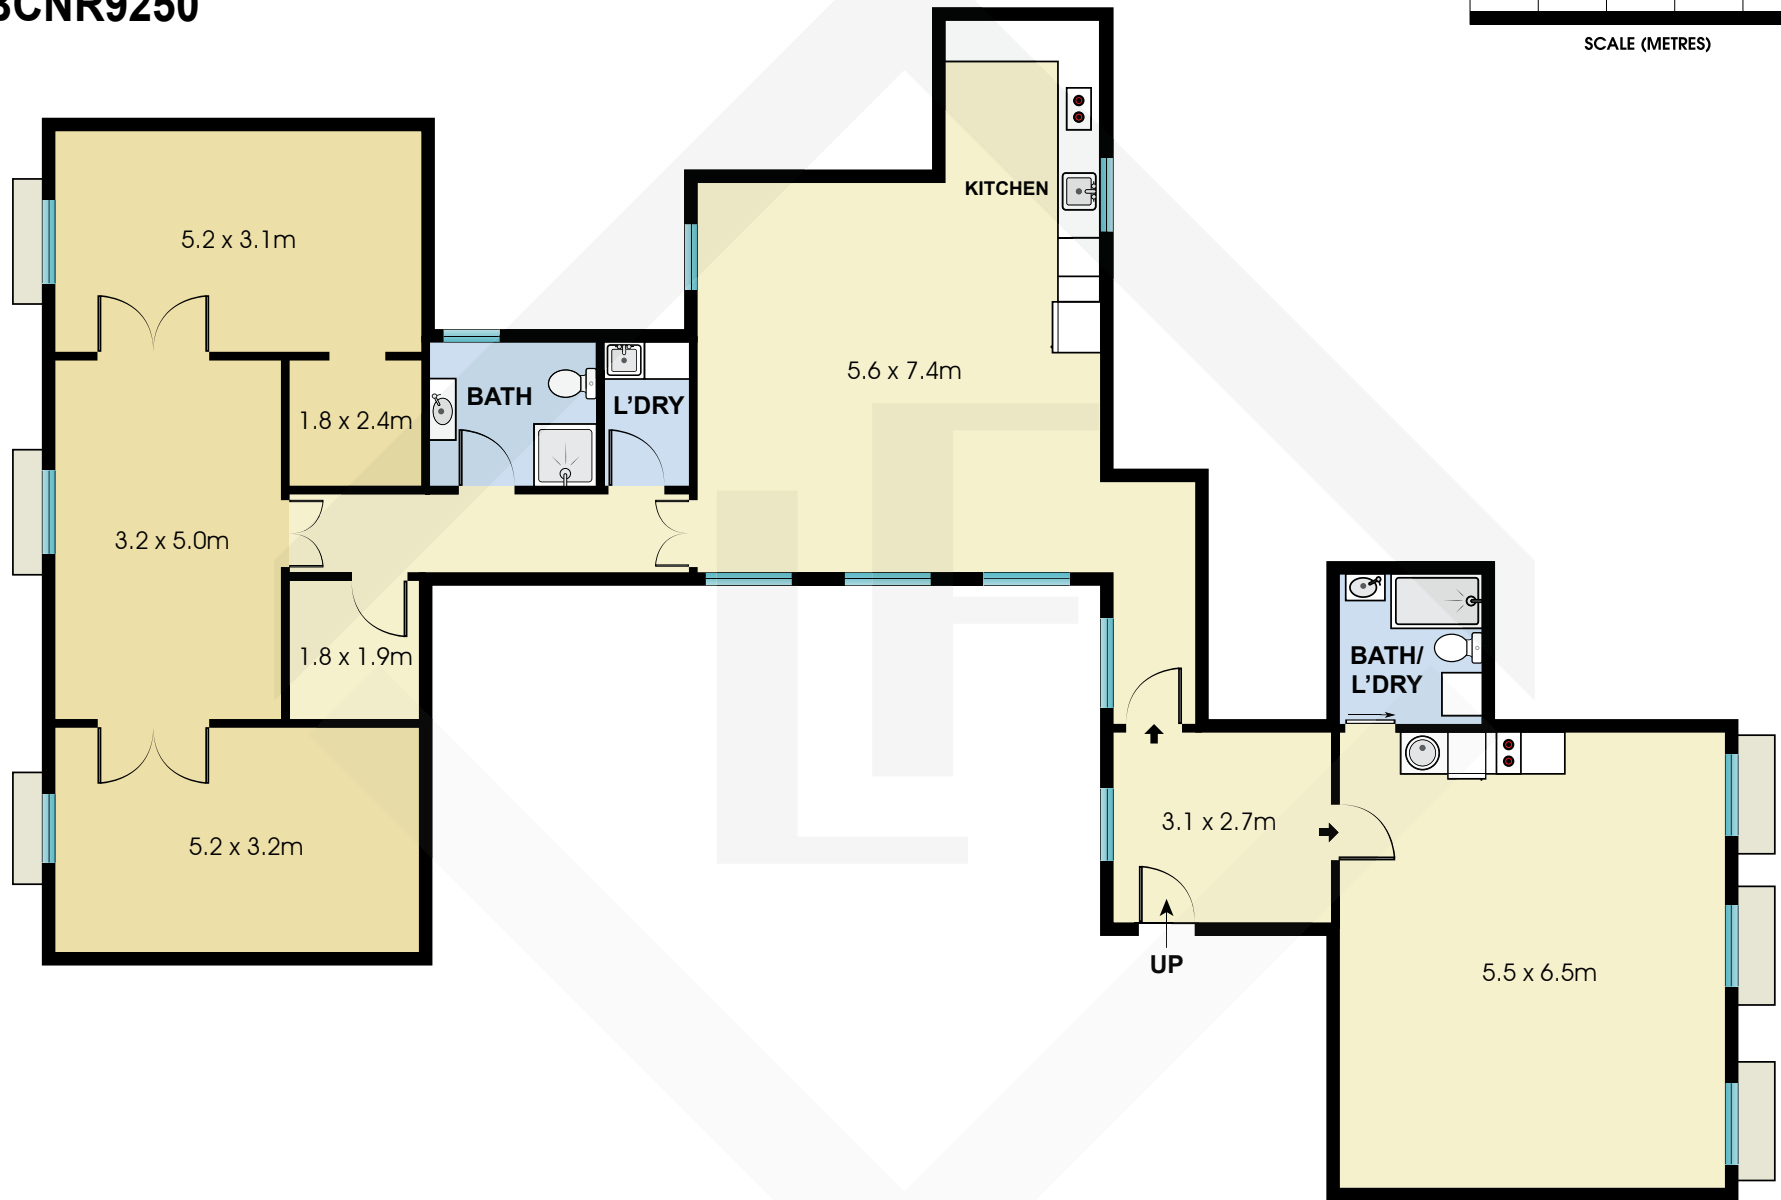

BCNR9250

Measurements	
INT	175 m ²
EXT	6 m ²

Scale in metres. Indicative only. Dimensions are approximate. All information contained here in is gathered from sources we believe to be reliable. However we cannot guarantee its accuracy and interested persons should rely on their own enquiries.