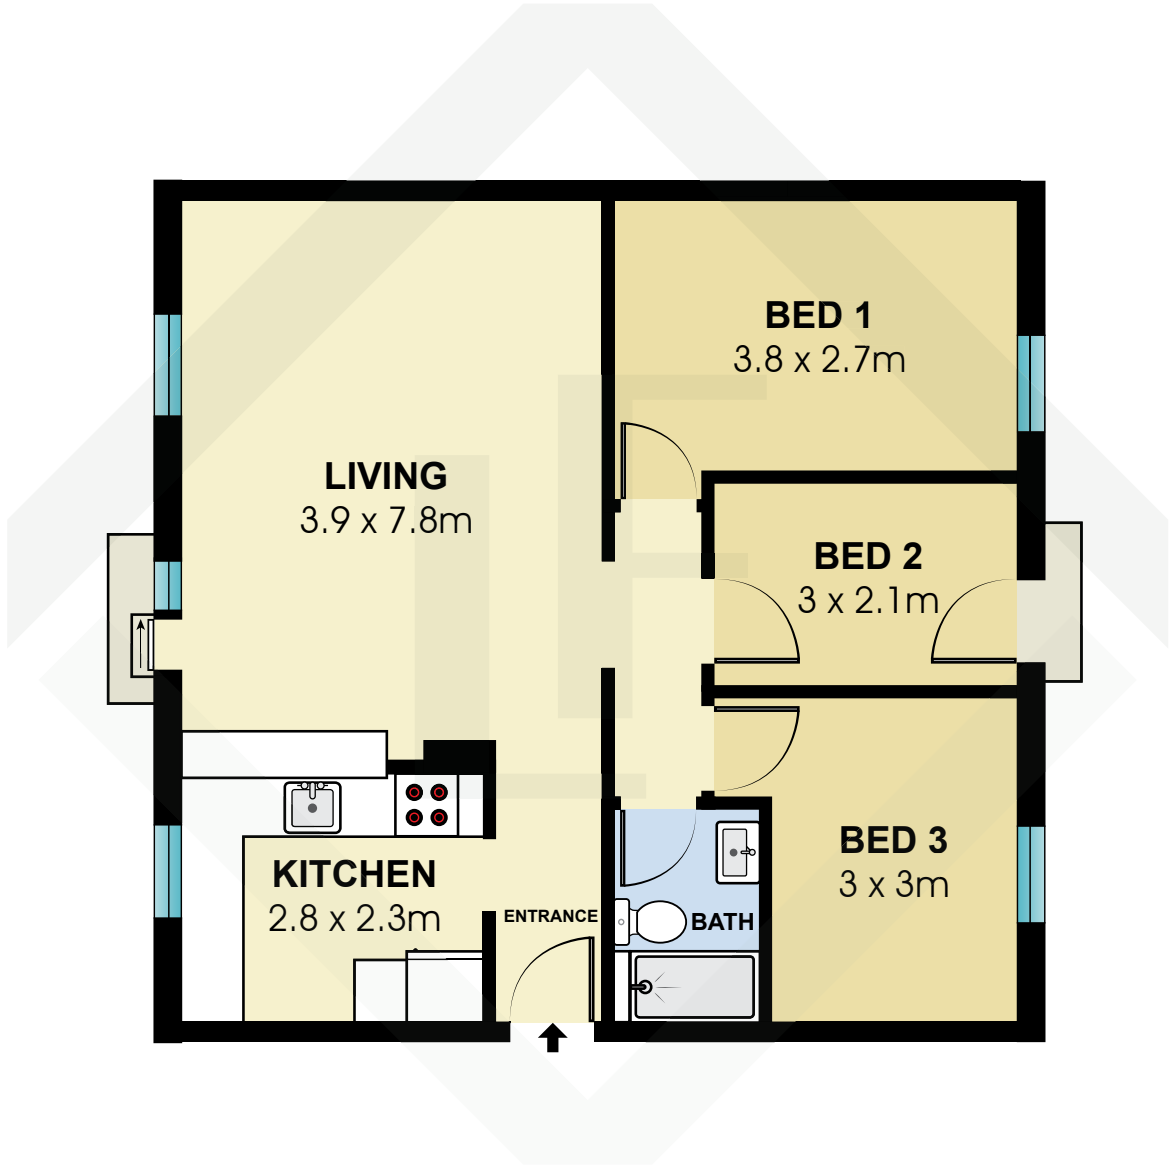

BCNR8363

Measurements	
INT	68 m ²
EXT	1 m ²

Scale in metres. Indicative only. Dimensions are approximate. All information contained here in is gathered from sources we believe to be reliable. However we cannot guarantee its accuracy and interested persons should rely on their own enquiries.