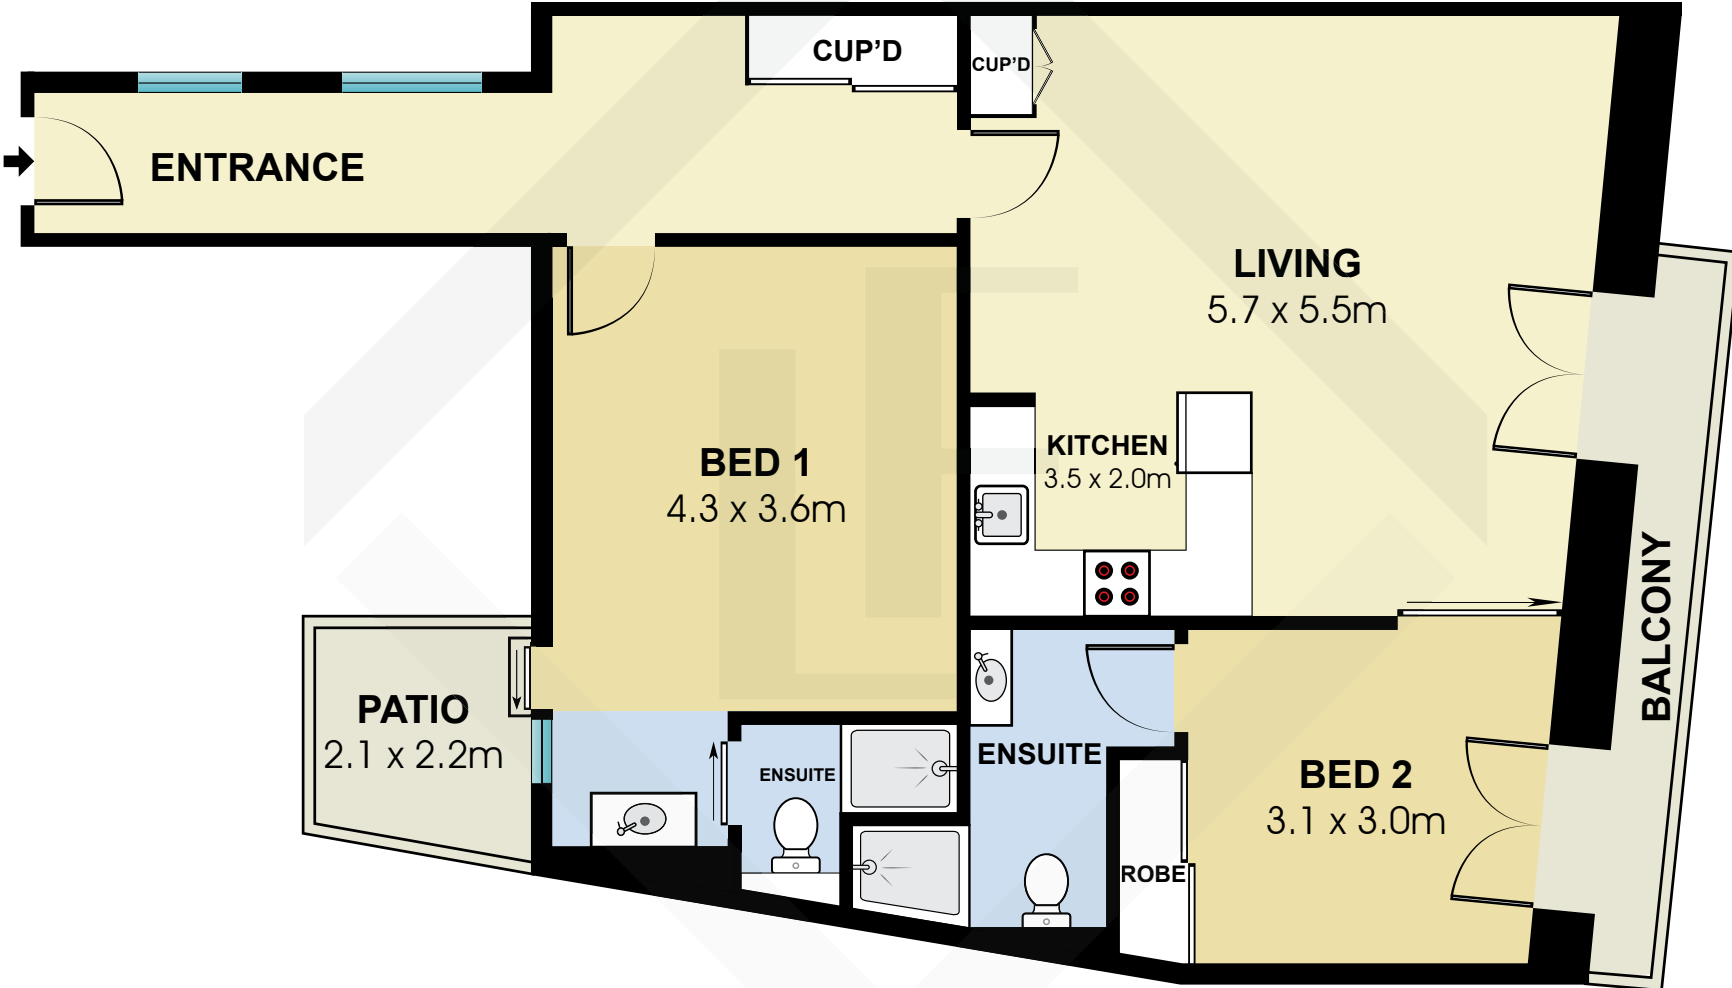

BCNR7600

Measurements	
INT	93 m <sup>2</sup>
EXT	8 m <sup>2</sup>

Scale in metres. Indicative only. Dimensions are approximate. All information contained here in is gathered from sources we believe to be reliable. However we cannot guarantee its accuracy and interested persons should rely on their own enquiries.