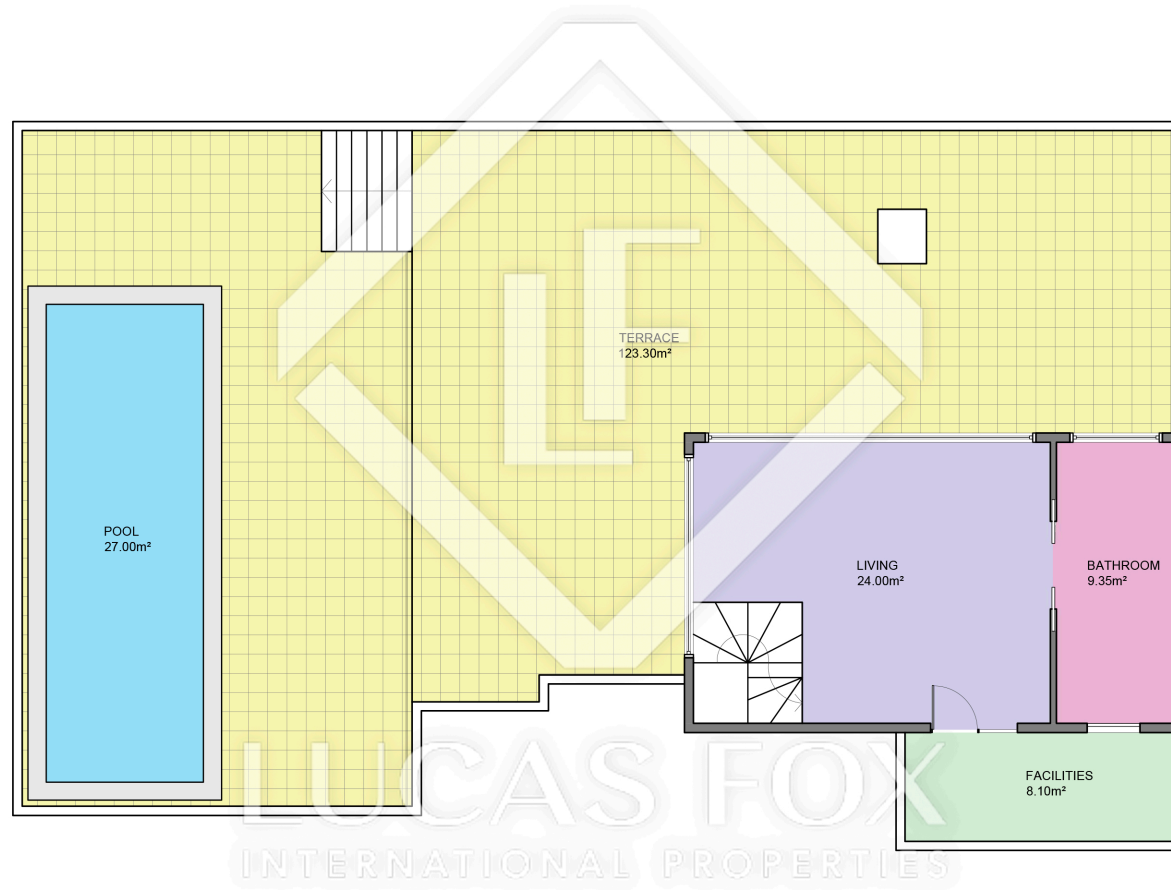

BCN20485

LUCAS FOX
INTERNATIONAL PROPERTIES

Scale in metres. Indicative only. Dimensions are approximate. All information contained here in is gathered from sources we believe to be reliable. However we cannot guarantee its accuracy and interested persons should rely on their own enquiries.

Measurements FLOOR	
INTERIOR (Useful surface)	297.25m ²
Terrace	0.00m ²
Built surface	347.95m ²
Height	2.80m

BCN20485

LUCAS FOX
INTERNATIONAL PROPERTIES

Scale in metres. Indicative only. Dimensions are approximate. All information contained here in is gathered from sources we believe to be reliable. However we cannot guarantee its accuracy and interested persons should rely on their own enquiries.

Measurements ATTIC FLOOR	
INTERIOR (Useful surface)	33.35m ²
Terrace	123.30m ²
Facilities	8.10m ²
Pool	27.00m ²
Built surface	41.10m ²
Height	0.00m