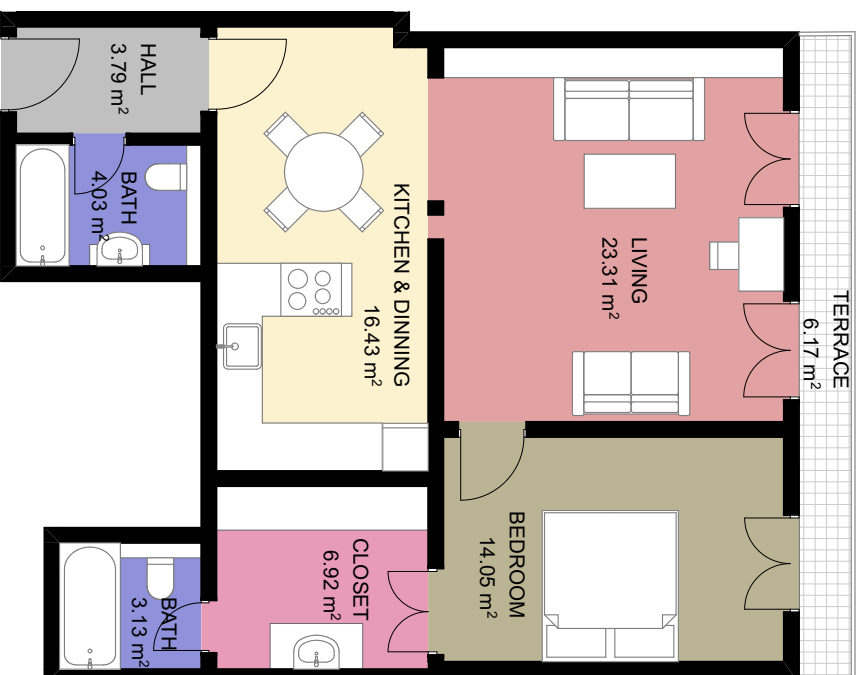

BCN 9985

SCALE (METRES) E:1/100

LUCAS FOX
INTERNATIONAL PROPERTIES

Scale in metres. Indicative only. Dimensions are approximate. All information contained here in is gathered from sources we believe to be reliable. However we cannot guarantee its accuracy and interested persons should rely on their own enquiries.

Measurements	FLOOR
INTERIOR (Useful surface)	70.66 m ²
EXTERIOR	6.17 m ²
Built surface	82.65 m ²