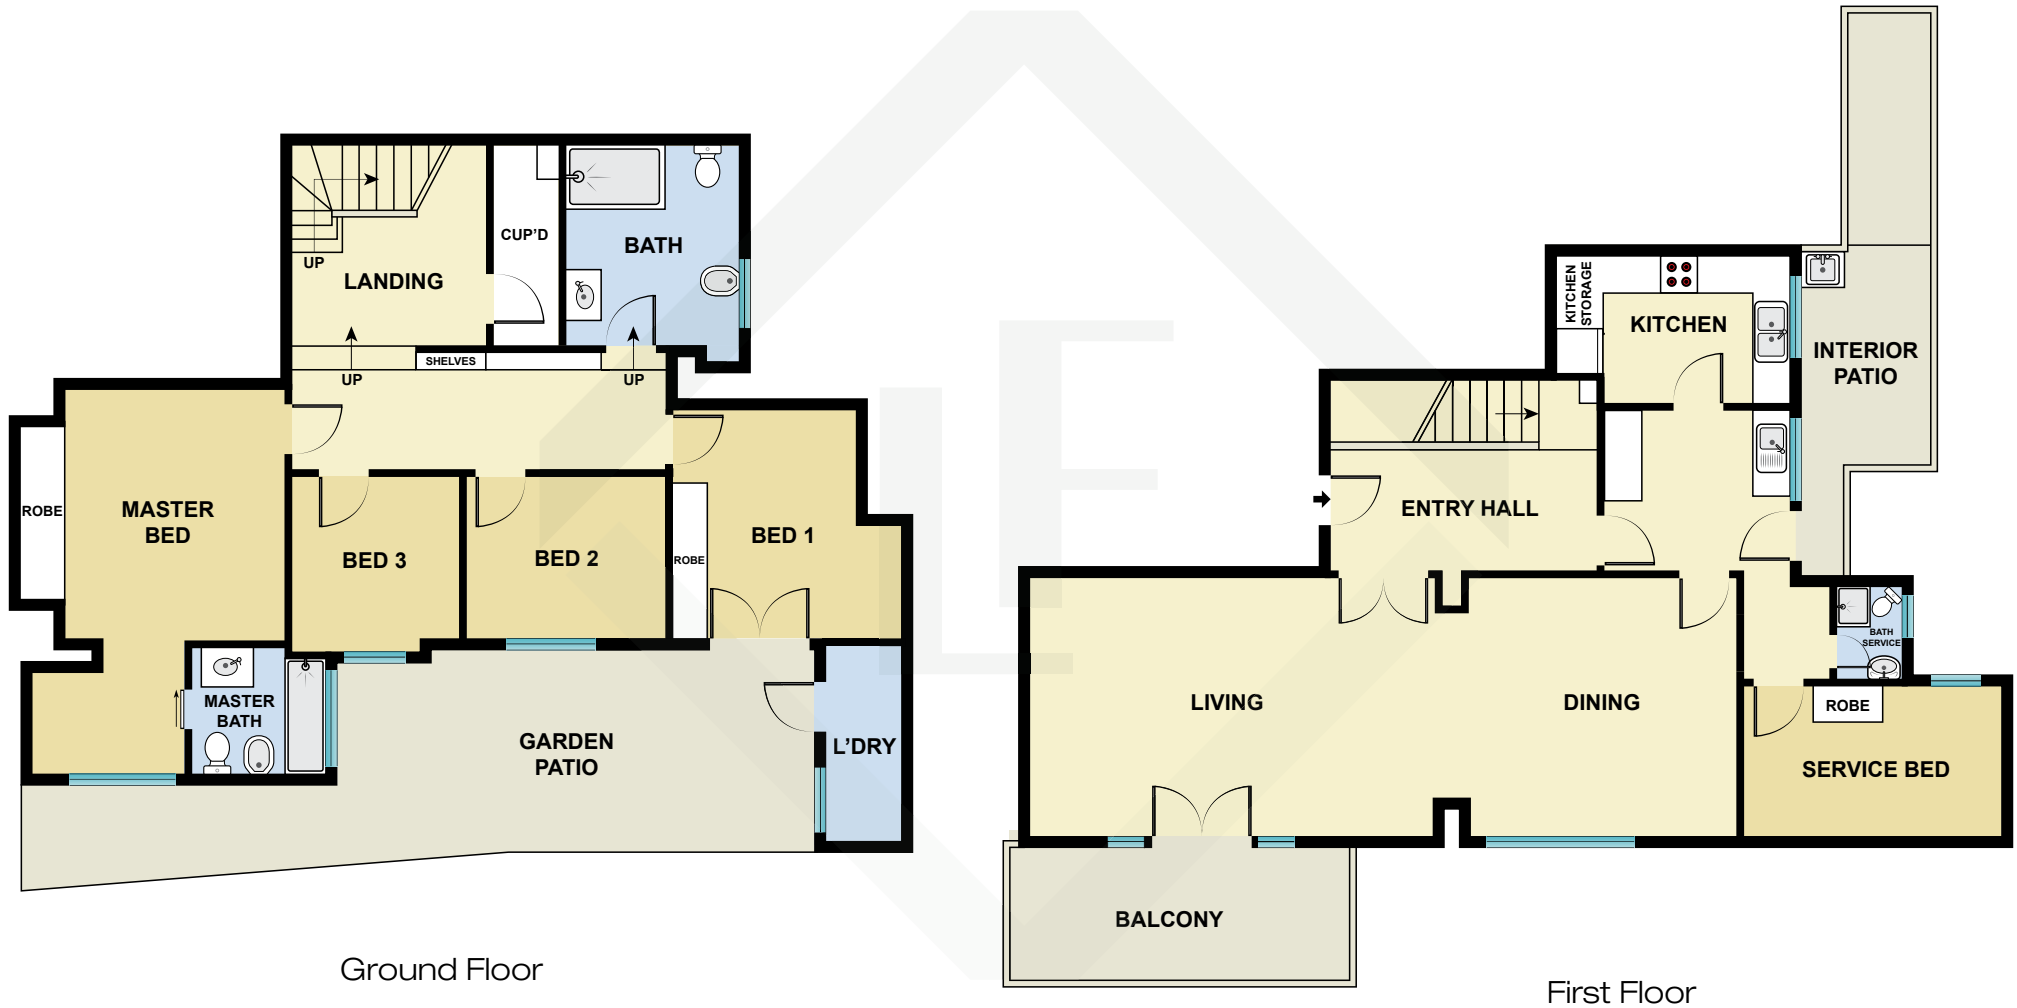

BCN9728

Measurements	
INT	196 m ²
EXT	61 m ²

Scale in metres. Indicative only. Dimensions are approximate. All information contained here in is gathered from sources we believe to be reliable. However we cannot guarantee its accuracy and interested persons should rely on their own enquiries.