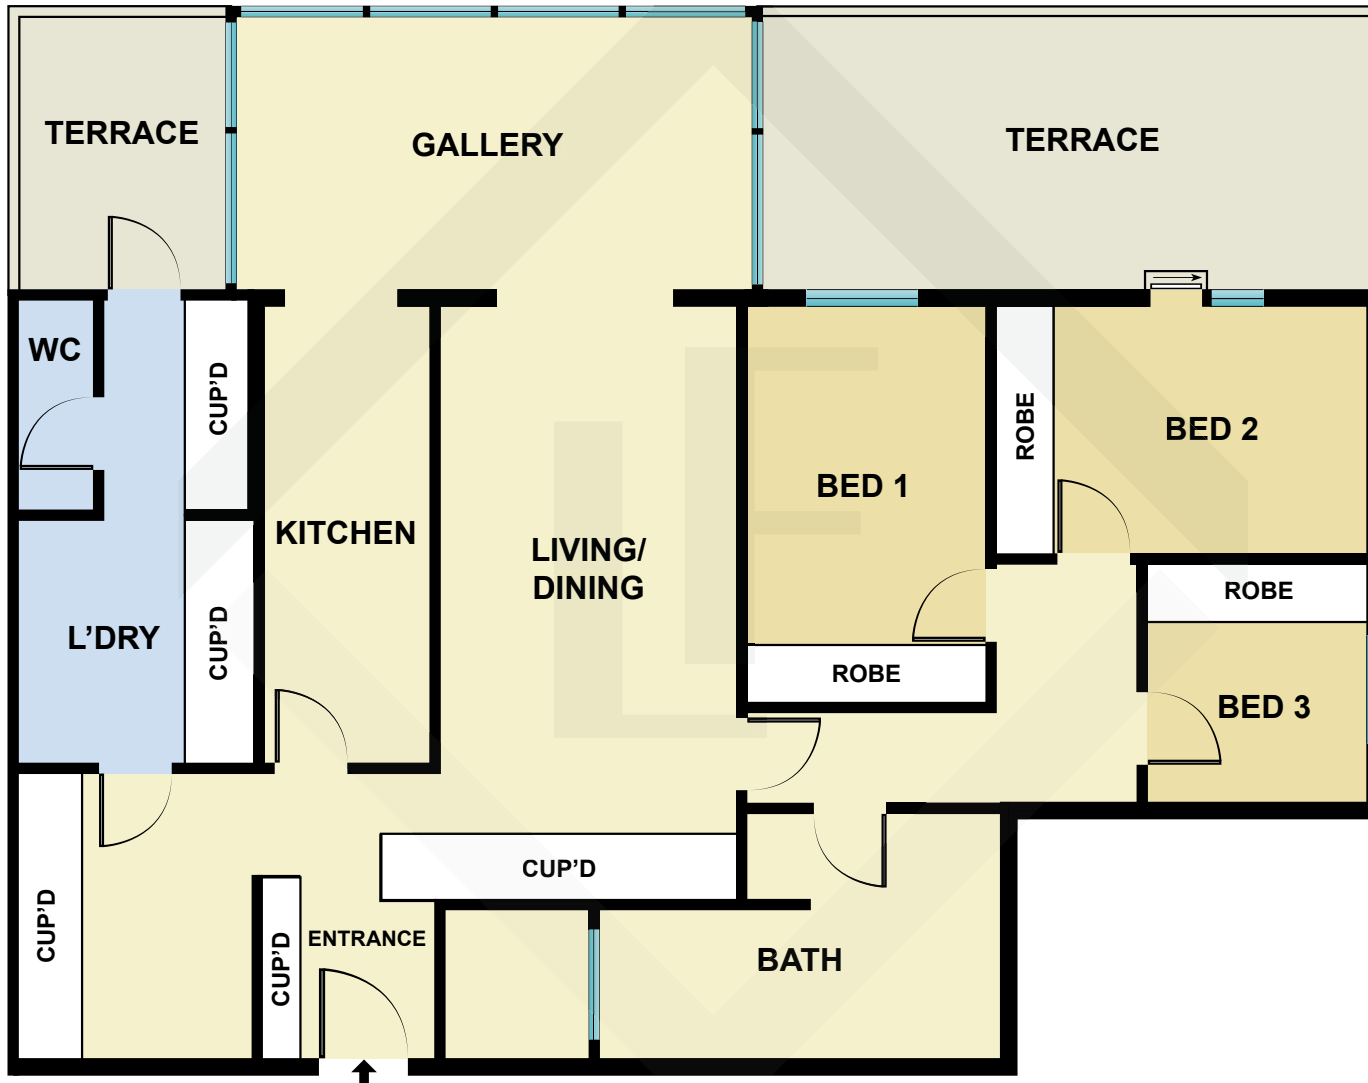

BCN9612

Measurements	
INT	134 m <sup>2</sup>
EXT	27 m <sup>2</sup>

Scale in metres. Indicative only. Dimensions are approximate. All information contained here in is gathered from sources we believe to be reliable. However we cannot guarantee its accuracy and interested persons should rely on their own enquiries.